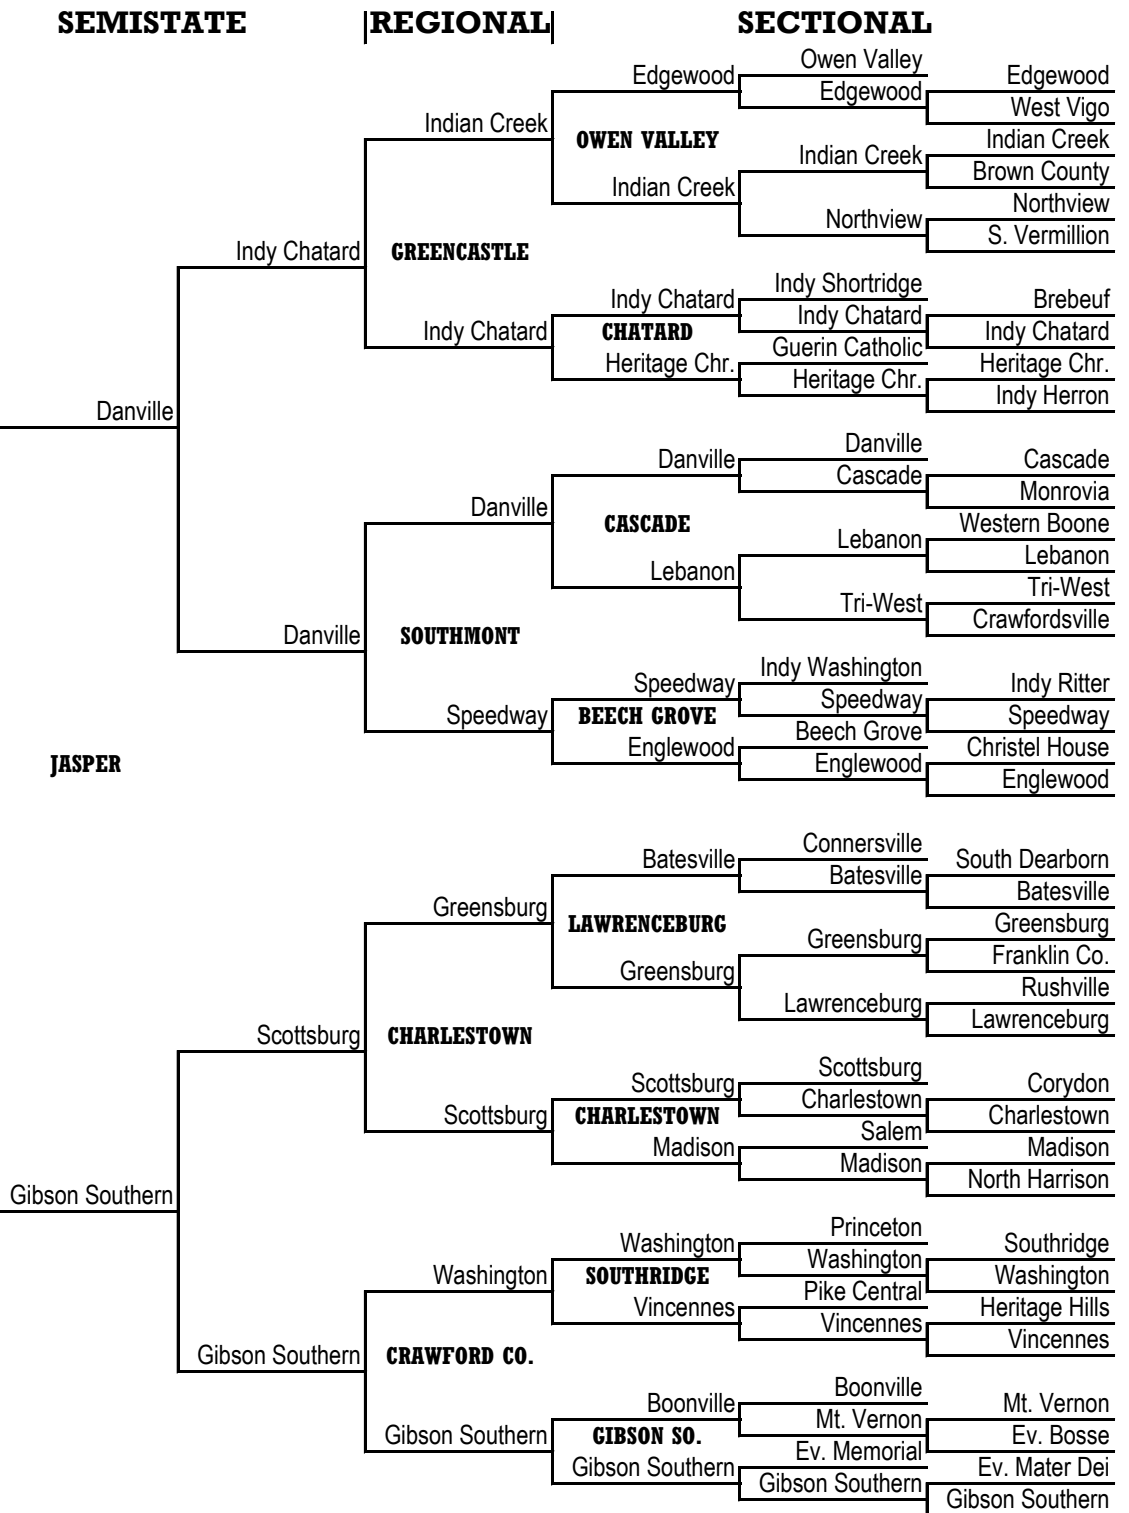

4A

STATE CHAMPION

Lawr. Central

3A

STATE CHAMPION

Gibson Southern

SECTIONAL

REGIONAL

SEMISTATE

SEMISTATE

REGIONAL

SECTIONAL

1A

STATE CHAMPION

Lanesville