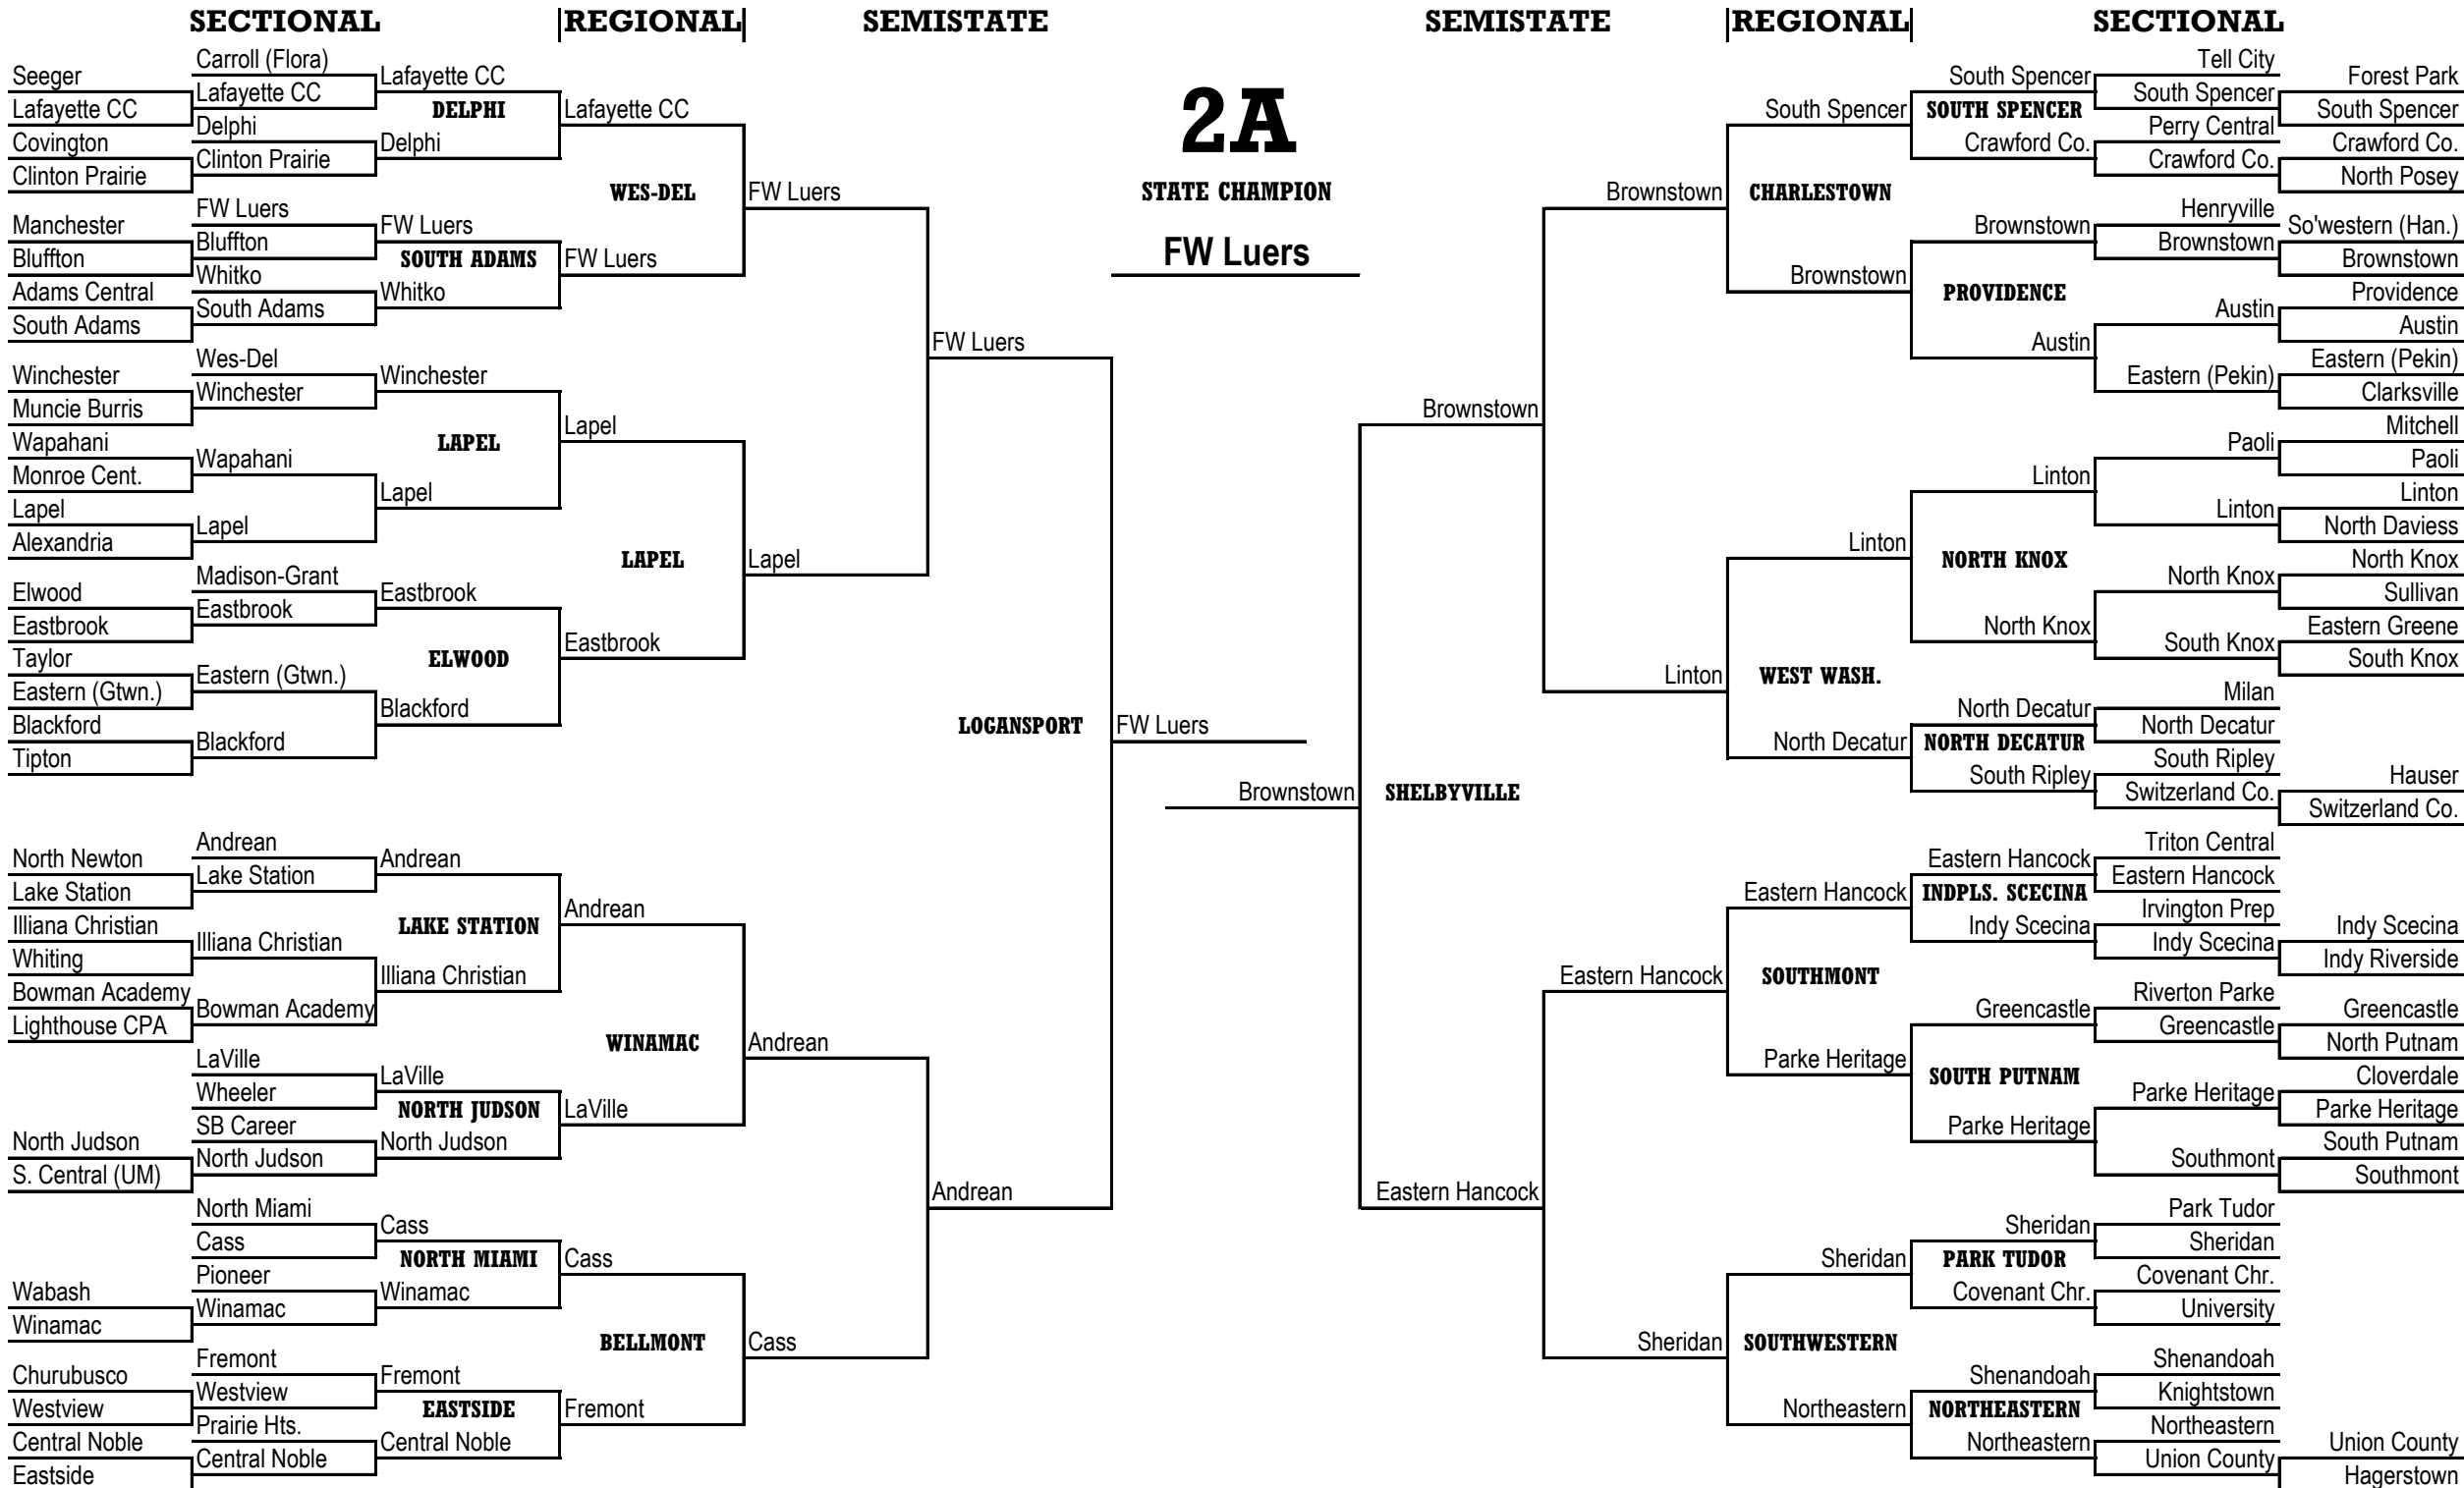

4A

STATE CHAMPION

Lawr. Central

3A

STATE CHAMPION

Gibson Southern

SECTIONAL

REGIONAL

SEMISTATE

SEMISTATE

REGIONAL

SECTIONAL

1A

STATE CHAMPION

Lanesville