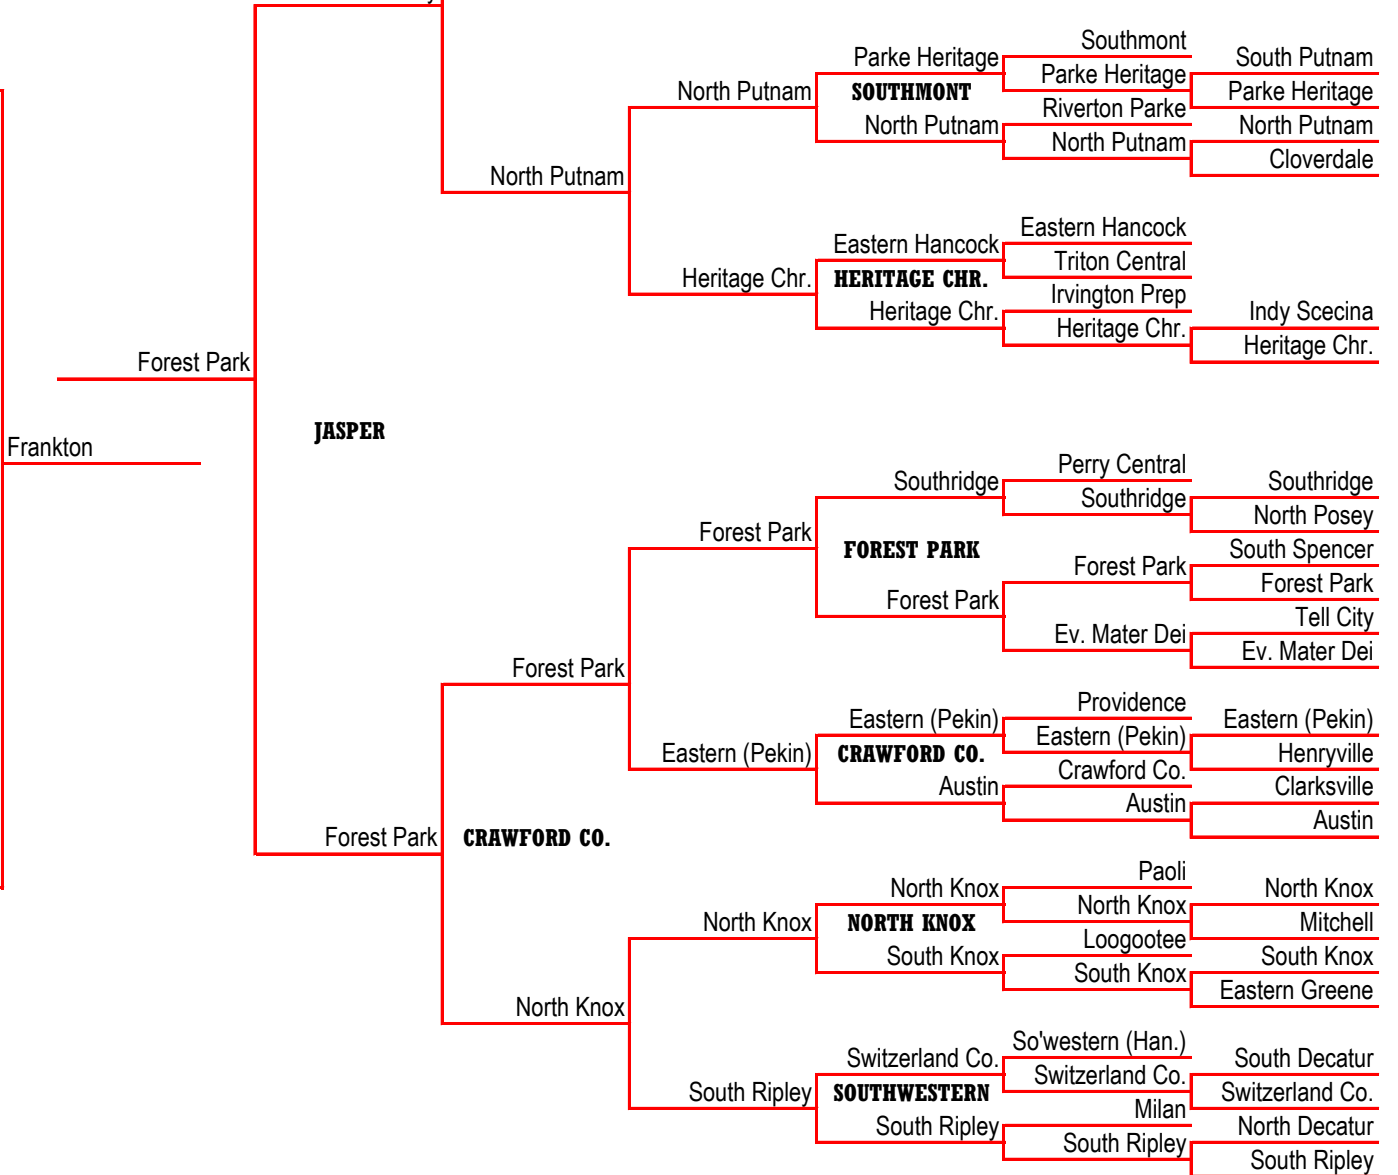

SECTIONAL

REGIONAL

SEMISTATE

SEMISTATE

REGIONAL

SECTIONAL

2A

STATE CHAMPION

Forest Park