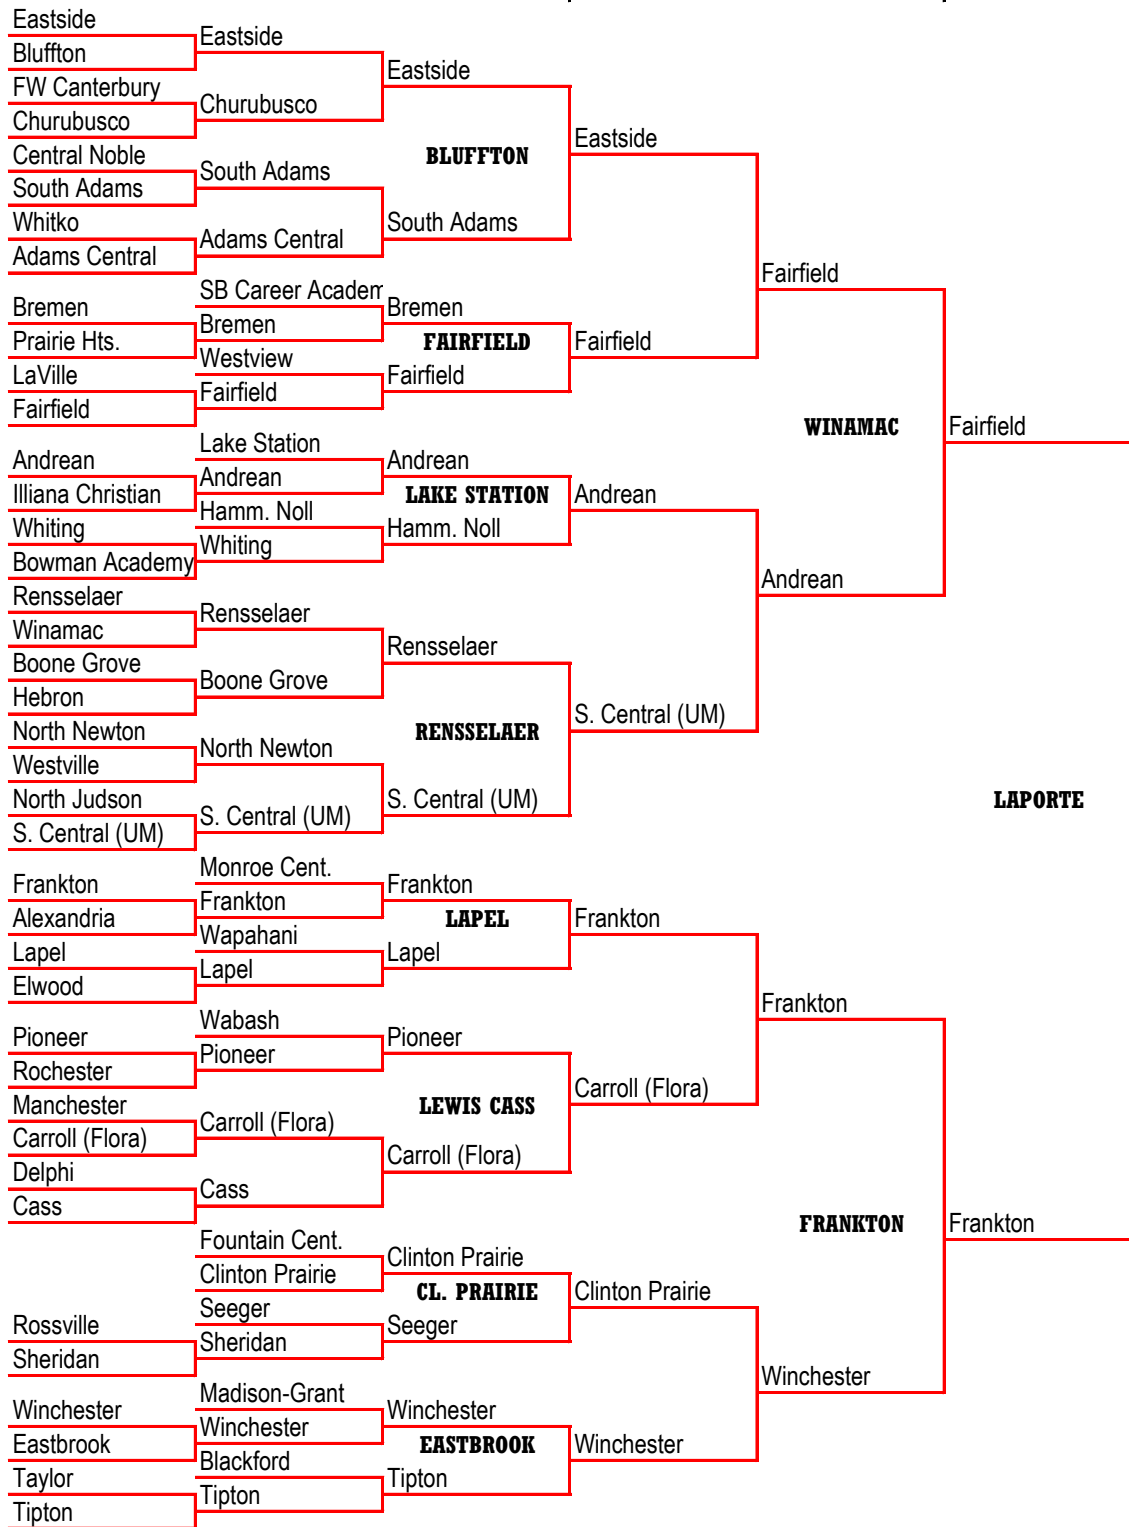

SECTIONAL

REGIONAL

SEMISTATE

SEMISTATE

REGIONAL

SECTIONAL

2A

STATE CHAMPION

Forest Park