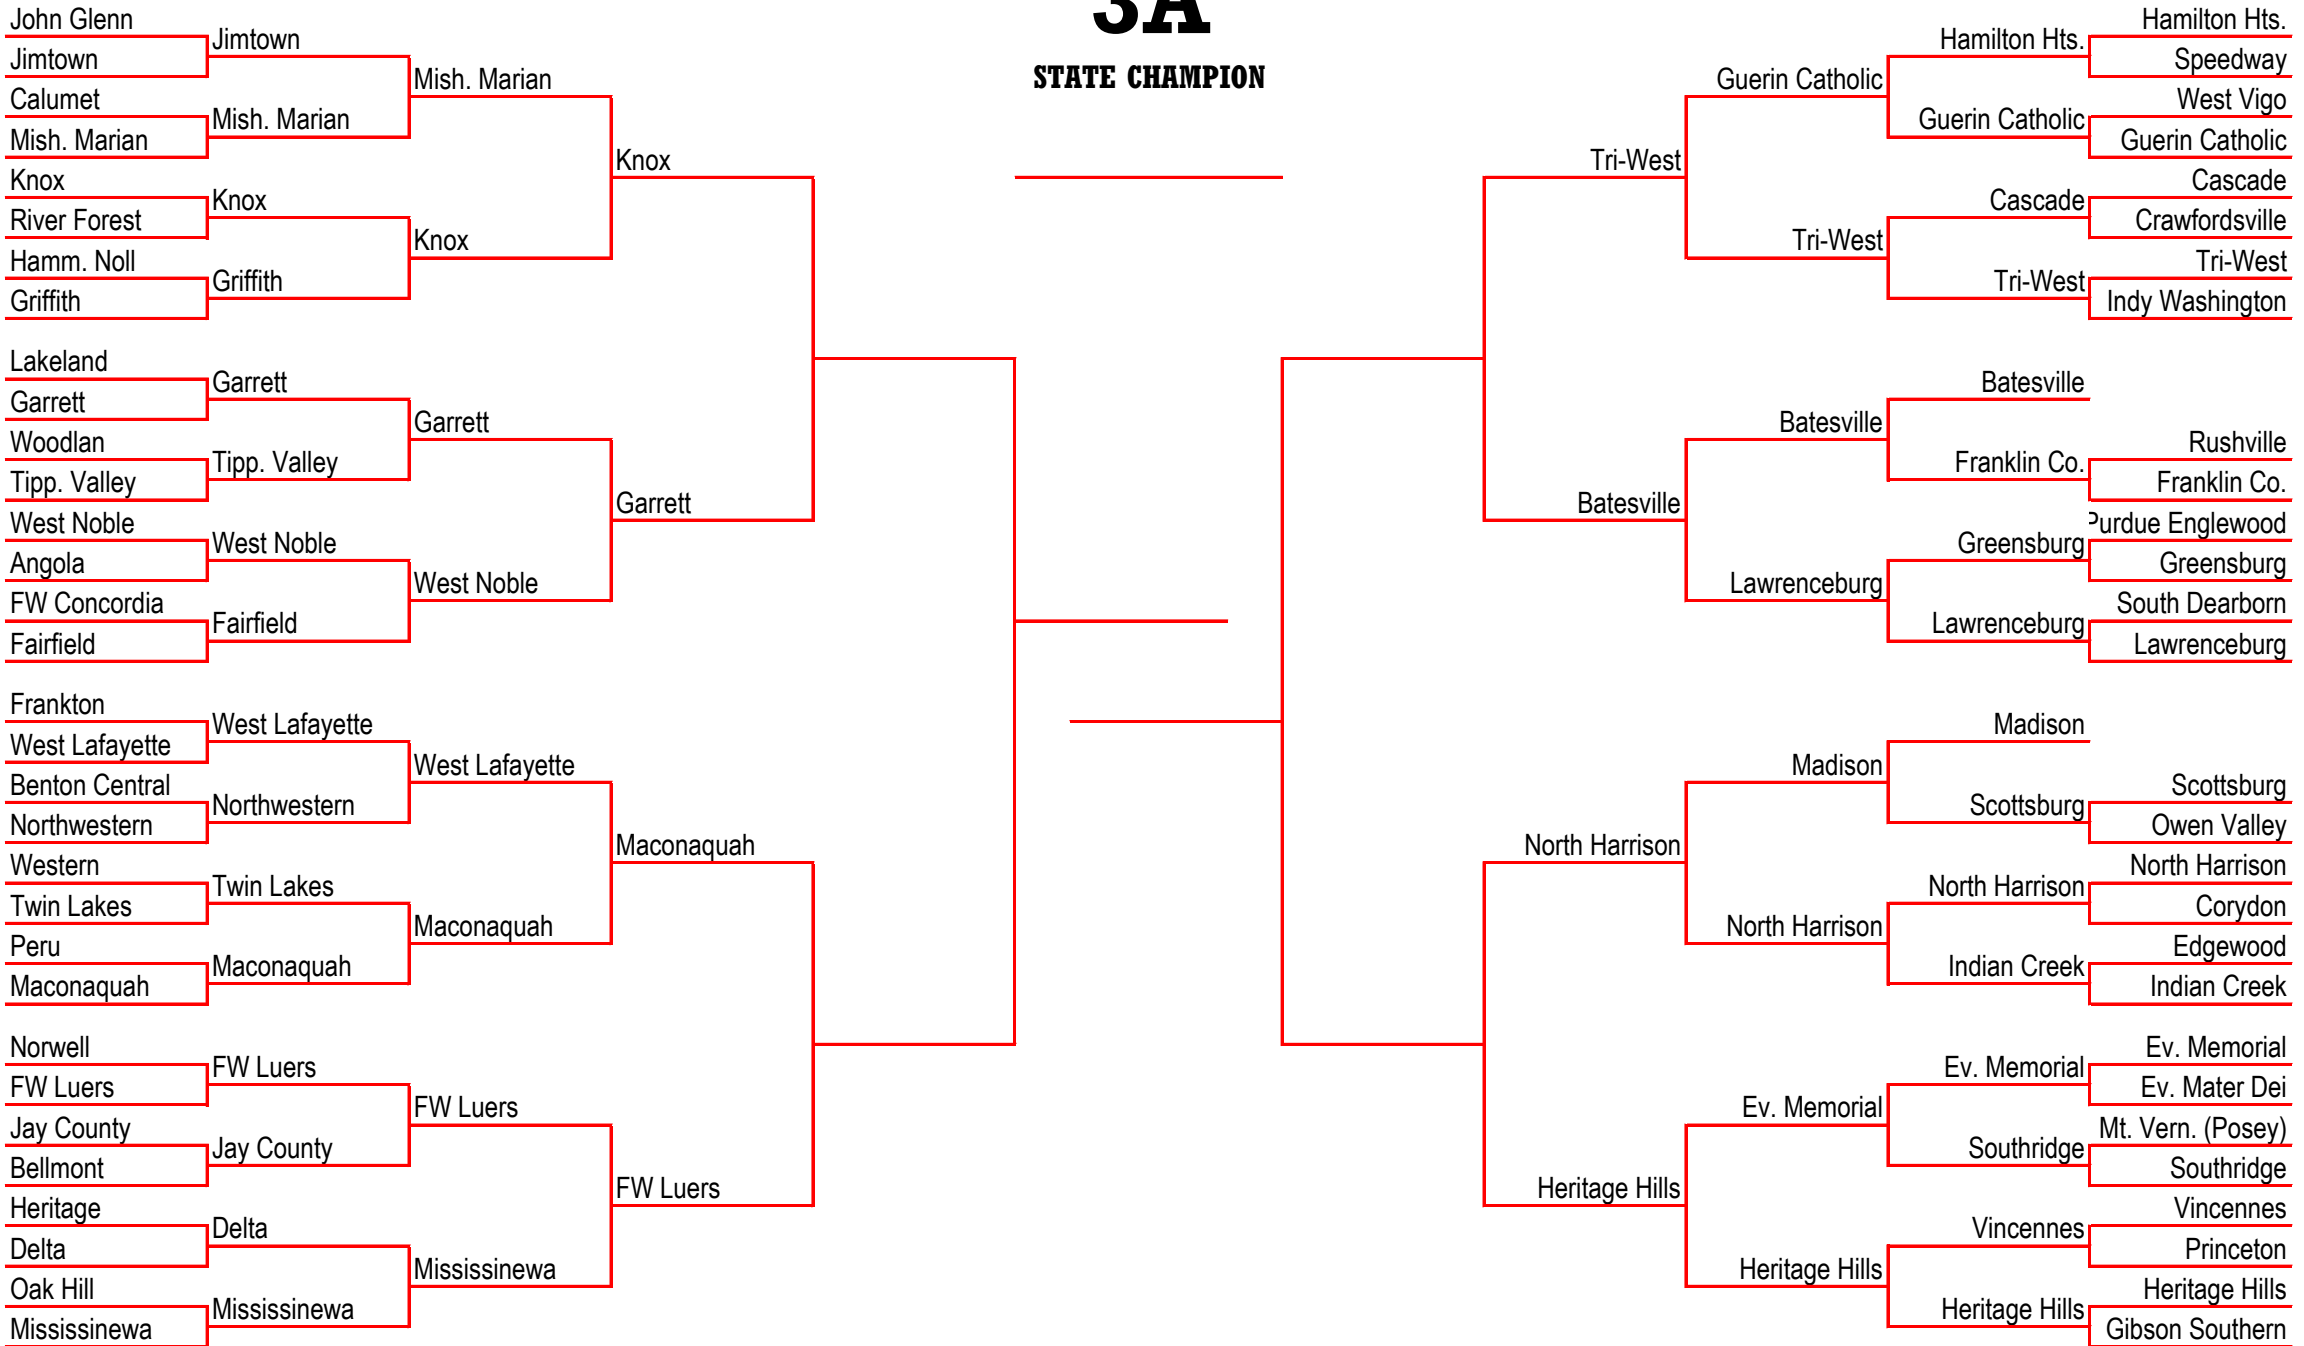

SECTIONAL

REGIONAL | SEMISTATE

SEMISTATE | REGIONAL

SECTIONAL

3A

STATE CHAMPION