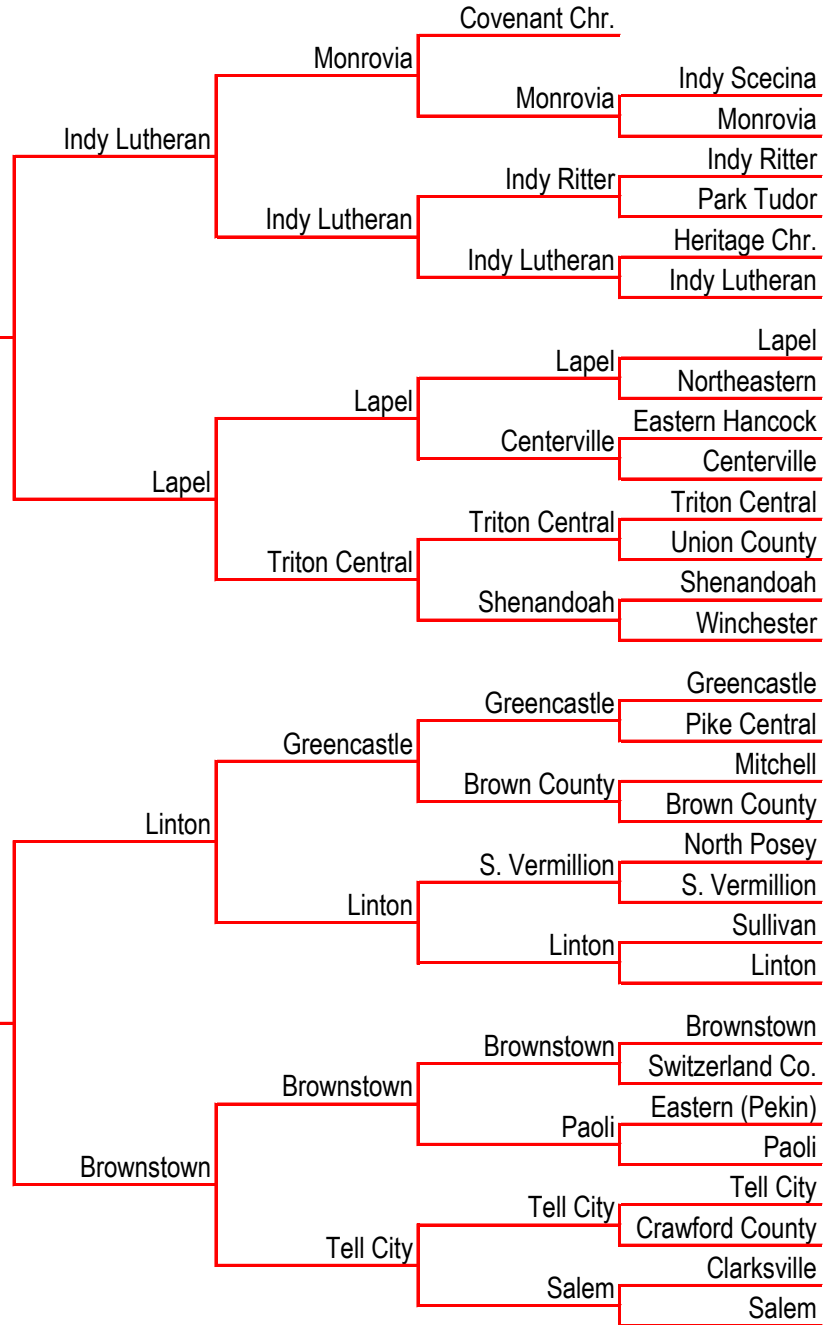

SECTIONAL

REGIONAL | SEMISTATE

SEMISTATE | REGIONAL

SECTIONAL

2A

STATE CHAMPION