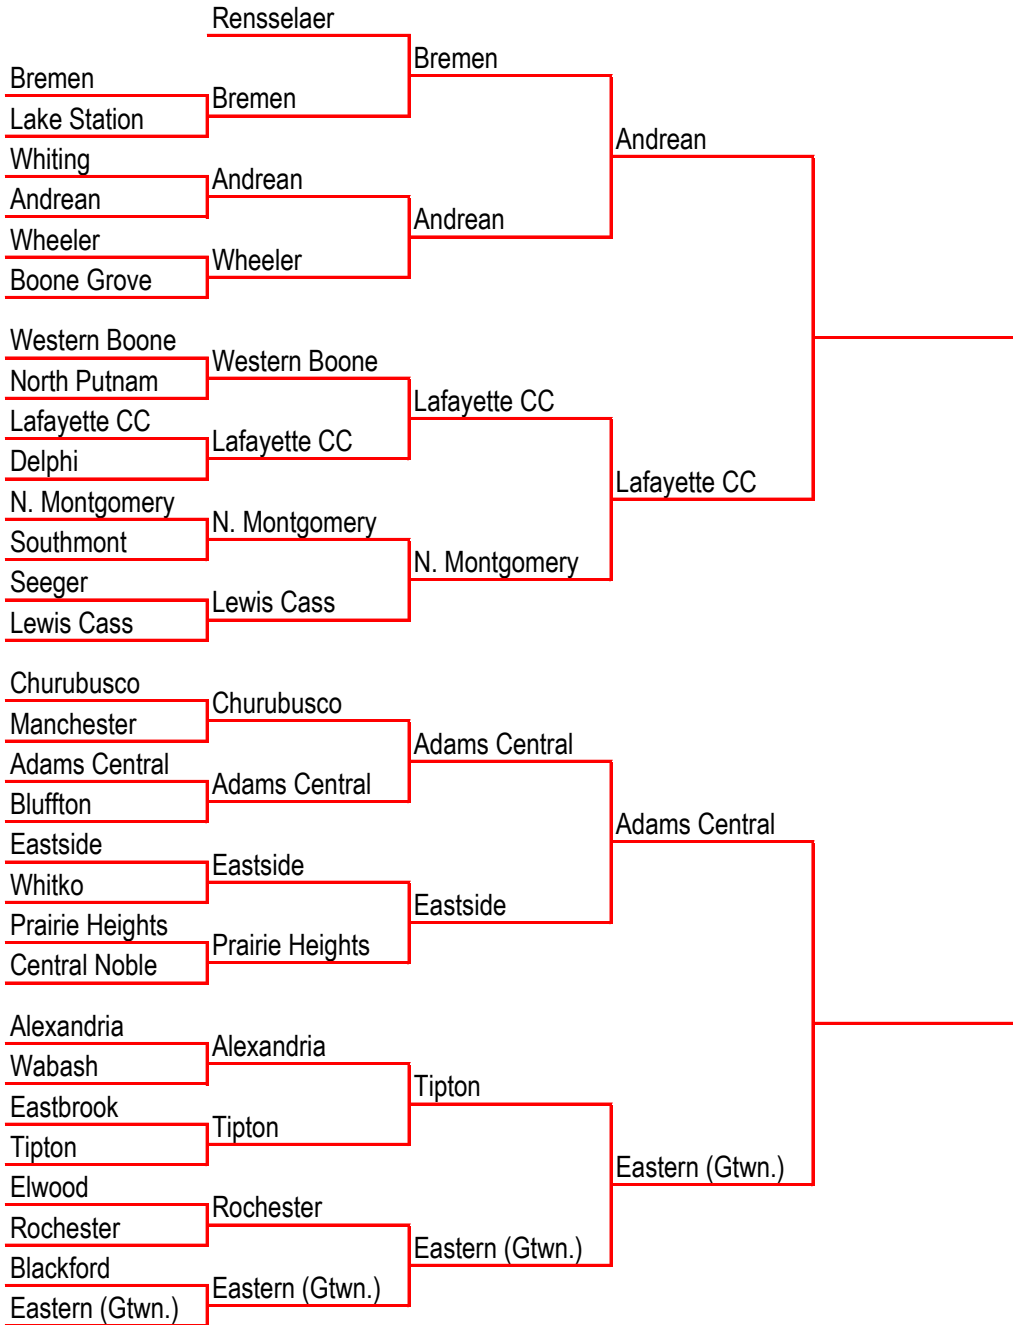

SECTIONAL

REGIONAL | SEMISTATE

SEMISTATE | REGIONAL

SECTIONAL

2A

STATE CHAMPION