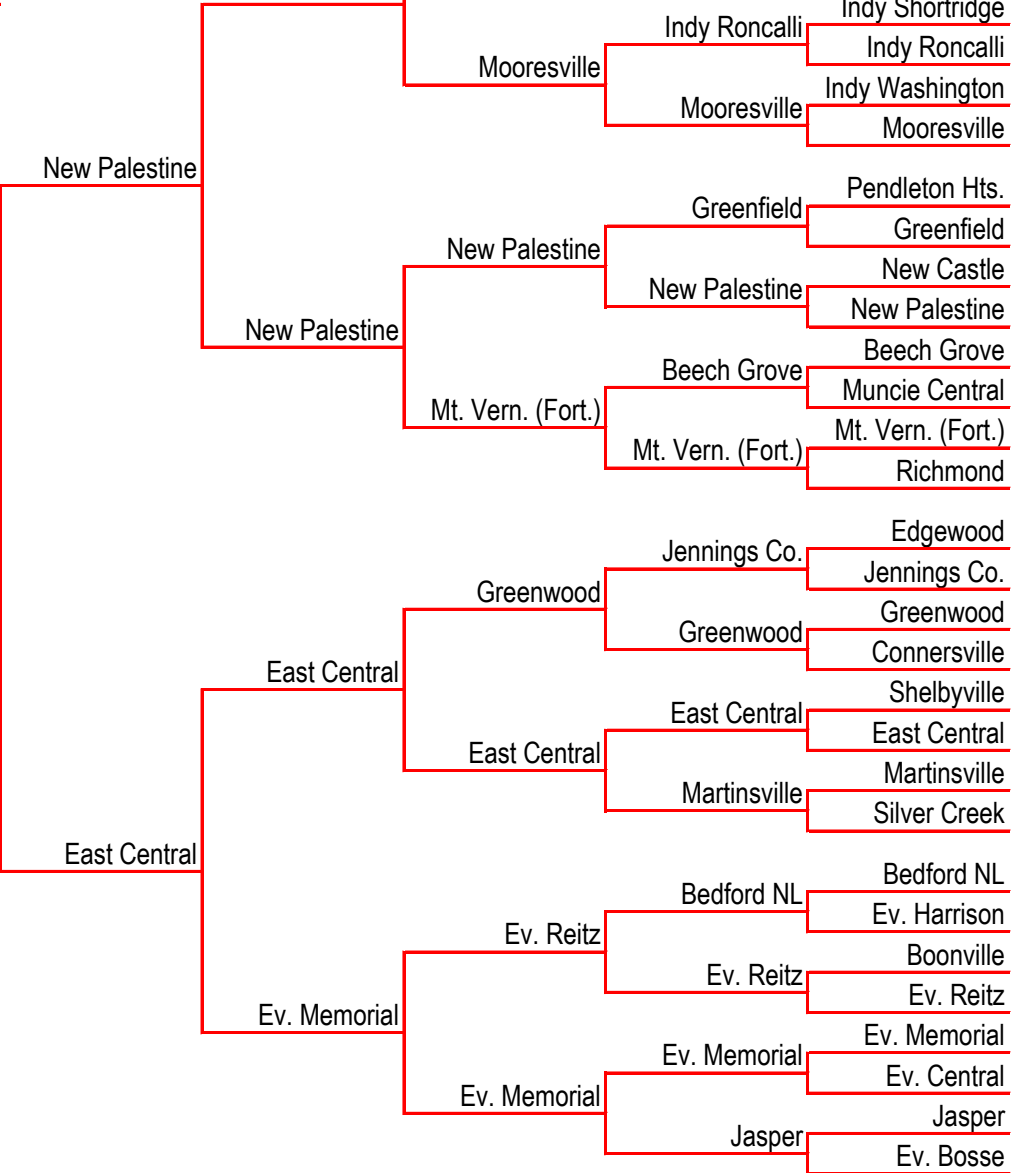

SECTIONAL

REGIONAL | SEMISTATE

SEMISTATE | REGIONAL

SECTIONAL

4A

STATE CHAMPION

East Central