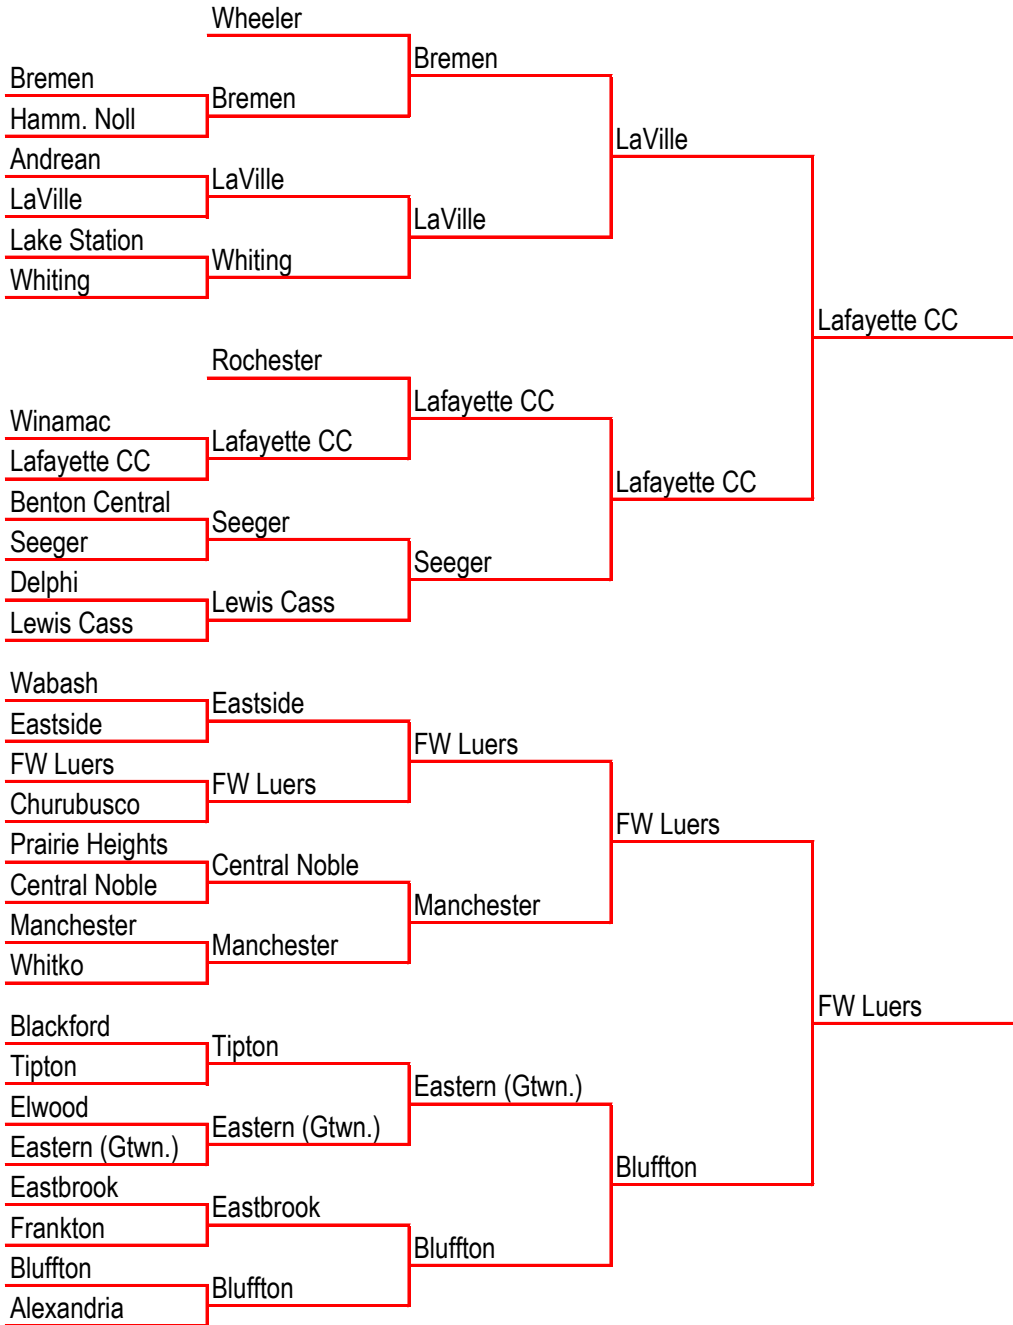

Warsaw

Elkhart

Penn

Fishers

Homestead

Hamilton SE

FW Northrop

Westfield

Pike

Indy Cathedral

Lawr. North

Warren Central

Southport

Center Grove

Columbus North

Brownsburg

**Indy Chatard**

**SECTIONAL**

**REGIONAL | SEMISTATE**

**SEMISTATE | REGIONAL**

**SECTIONAL**

# 2A

**STATE CHAMPION**

**FW Luers**

**SECTIONAL**

**REGIONAL | SEMISTATE**

**SEMISTATE | REGIONAL**

**SECTIONAL**

**1A**