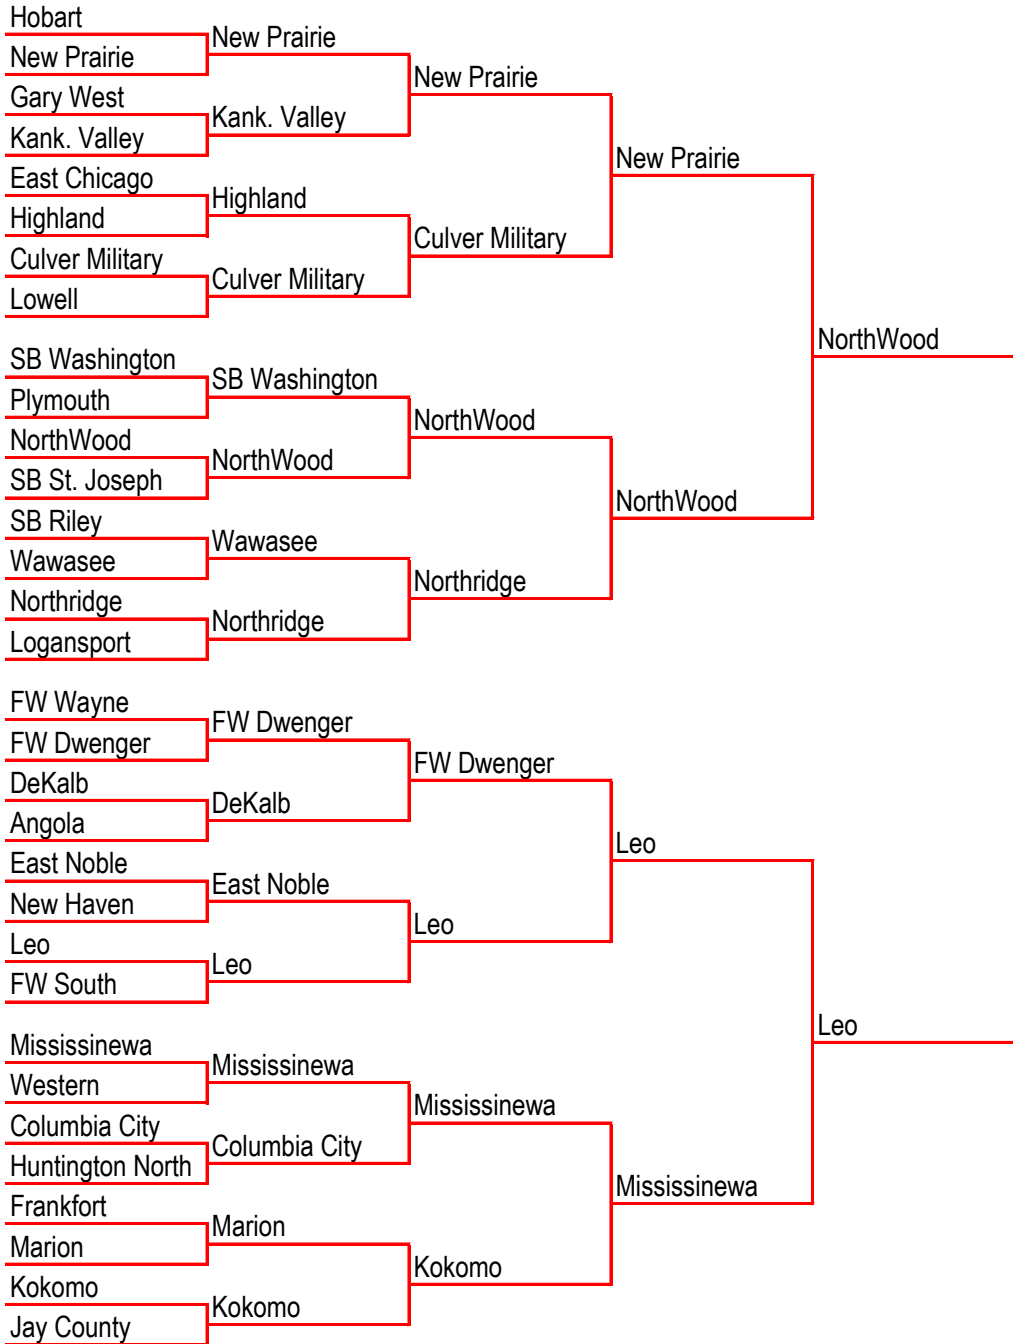

SECTIONAL

REGIONAL | SEMISTATE

SEMISTATE | REGIONAL

SECTIONAL

4A

STATE CHAMPION

East Central