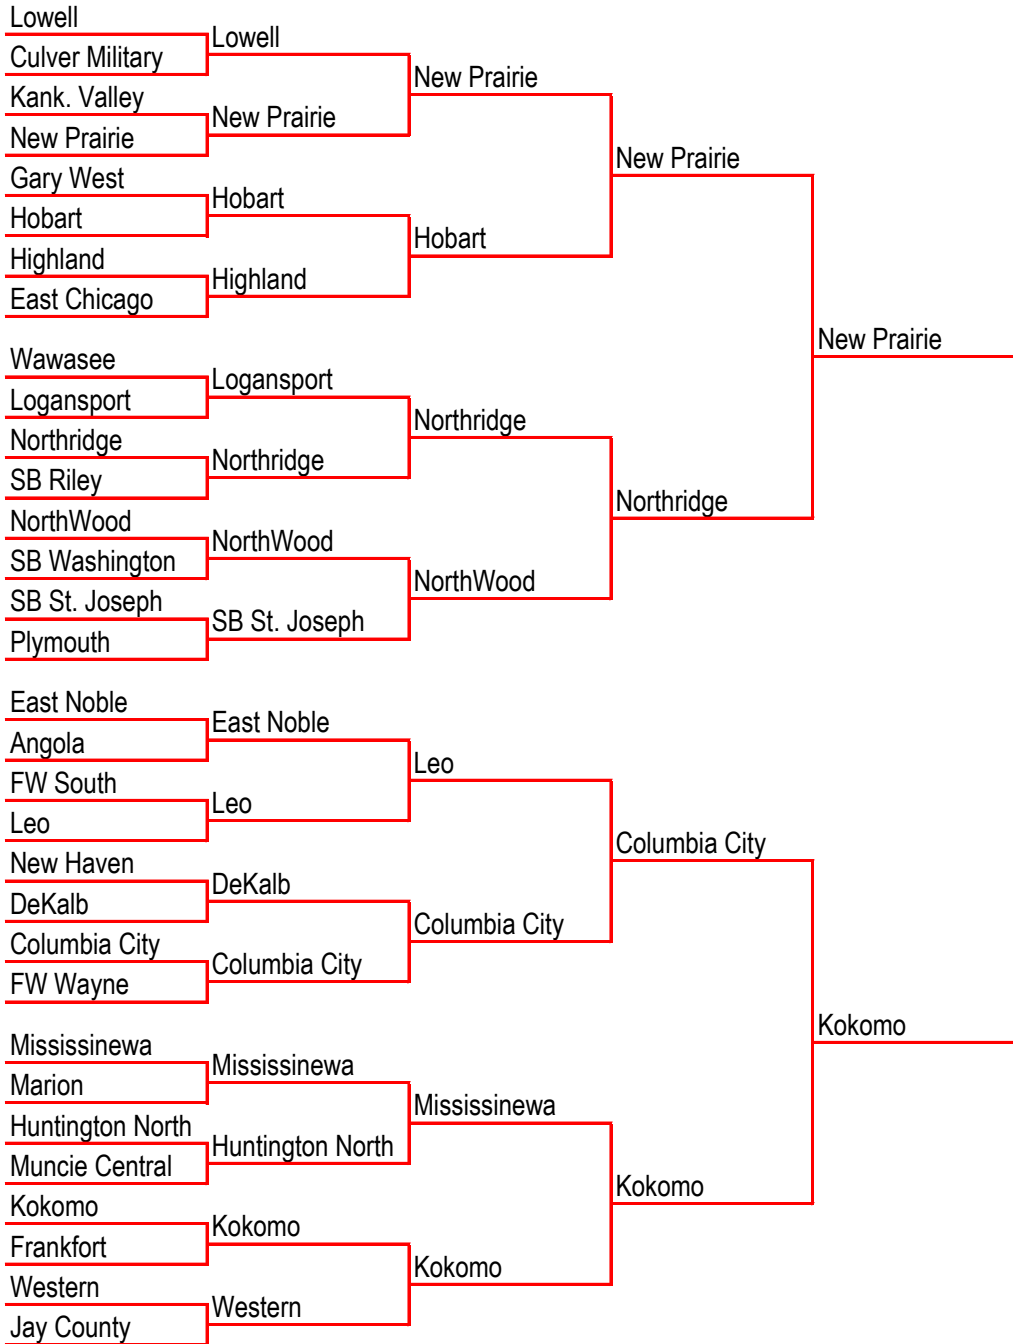

Perry Meridian

Warren Central

Center Grove

Columbus North

Brownsburg

Ben Davis

Avon

Pike

LaPorte

Chesterton

Michigan City

Concord

Goshen

SB Adams

Mishawaka

Anderson

Plainfield

Harrison (WL)

Franklin

TH South

TH North

Whiteland

Seymour

Blgtn. North

REGIONAL | SEMISTATE

SEMISTATE | REGIONAL

SECTIONAL

4A

STATE CHAMPION

East Central

SECTIONAL

REGIONAL | SEMISTATE