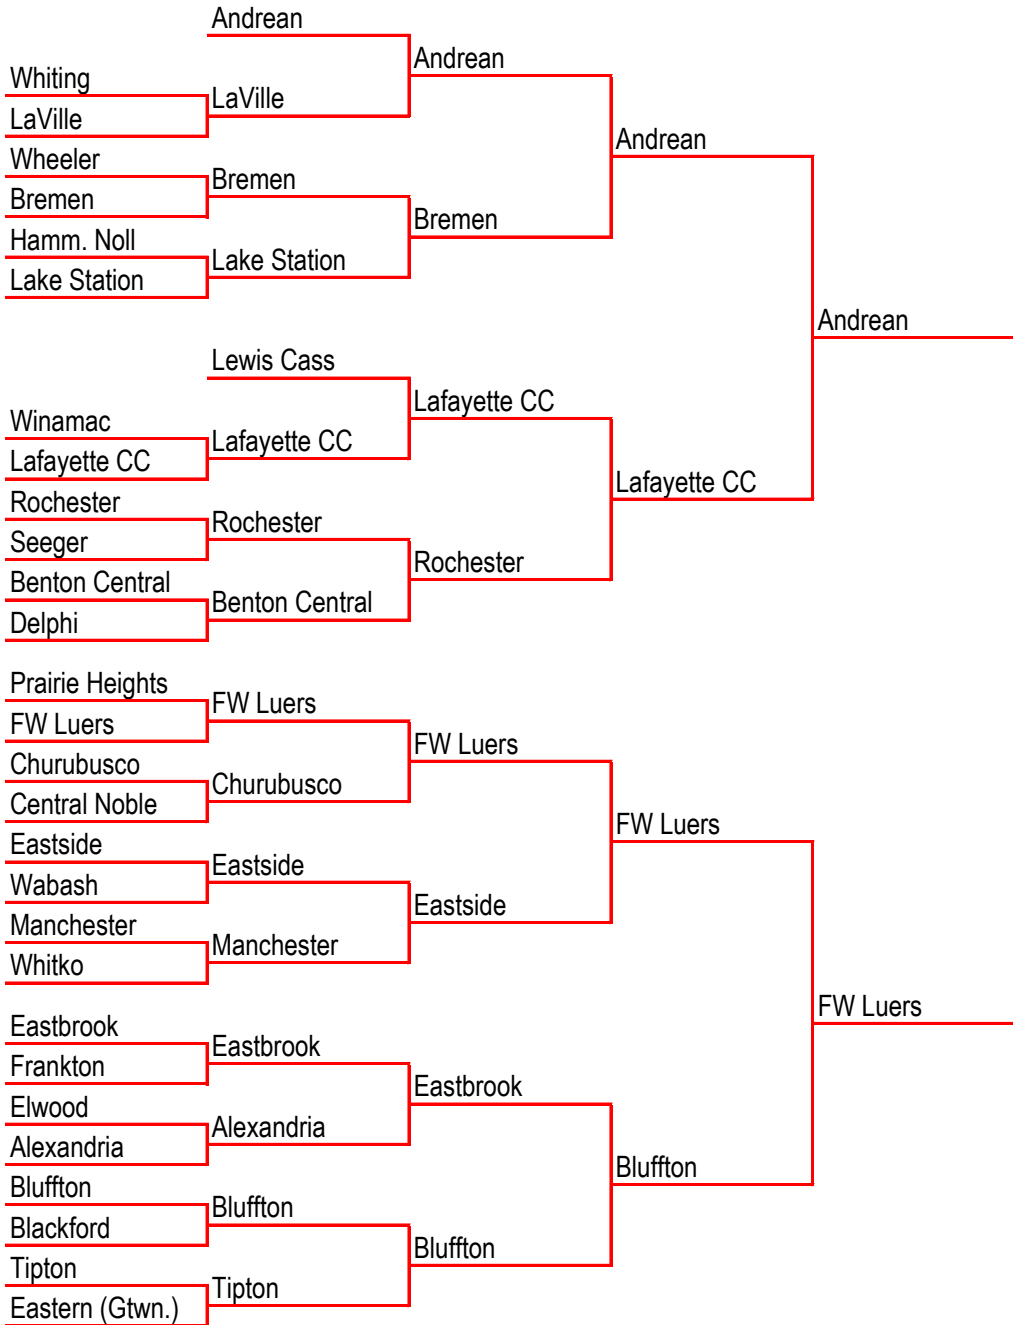

SECTIONAL

REGIONAL | SEMISTATE

SEMISTATE | REGIONAL

SECTIONAL

2A

STATE CHAMPION

Ev. Mater Dei