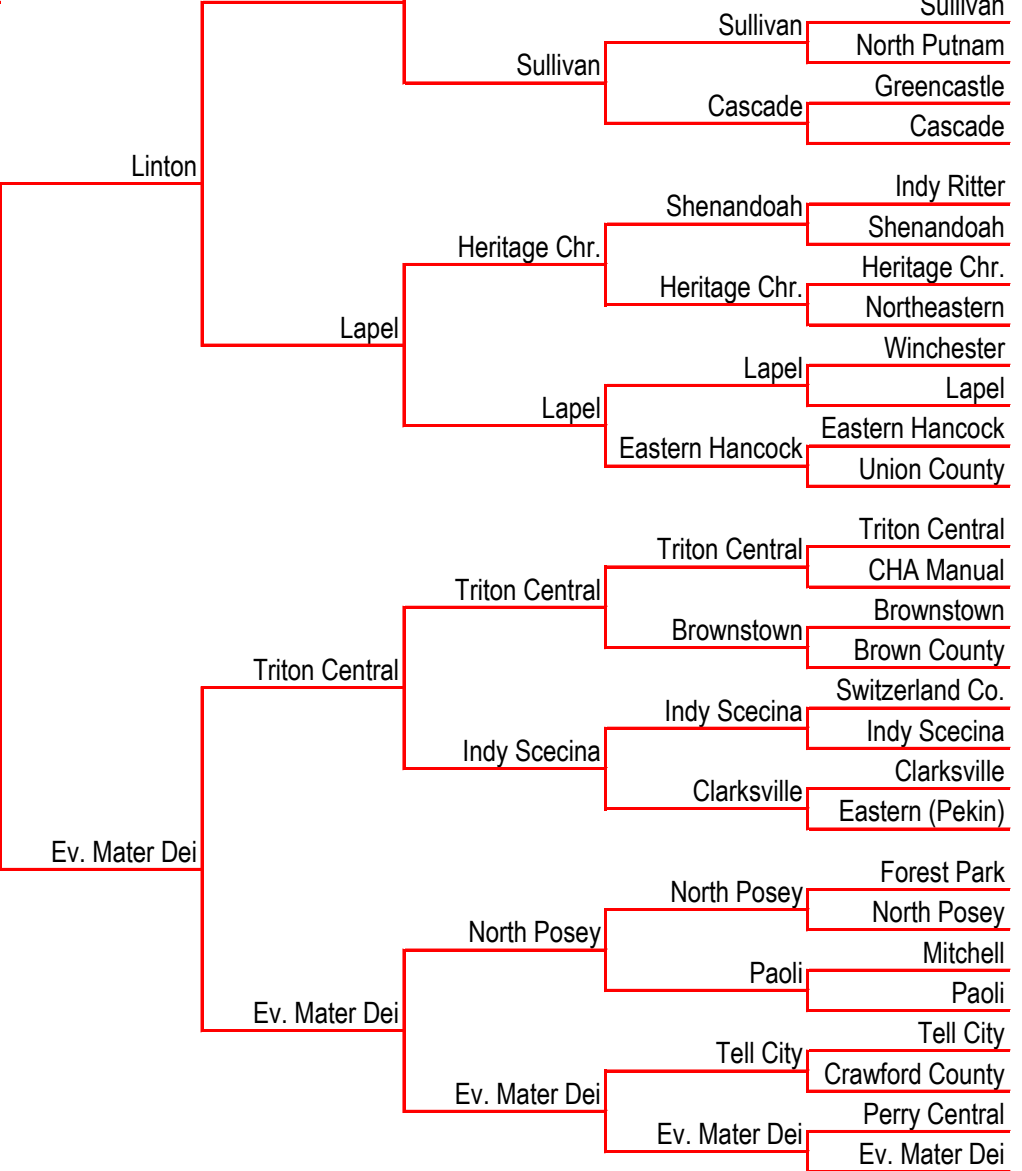

SECTIONAL

REGIONAL | SEMISTATE

SEMISTATE | REGIONAL

SECTIONAL

2A

STATE CHAMPION

Ev. Mater Dei