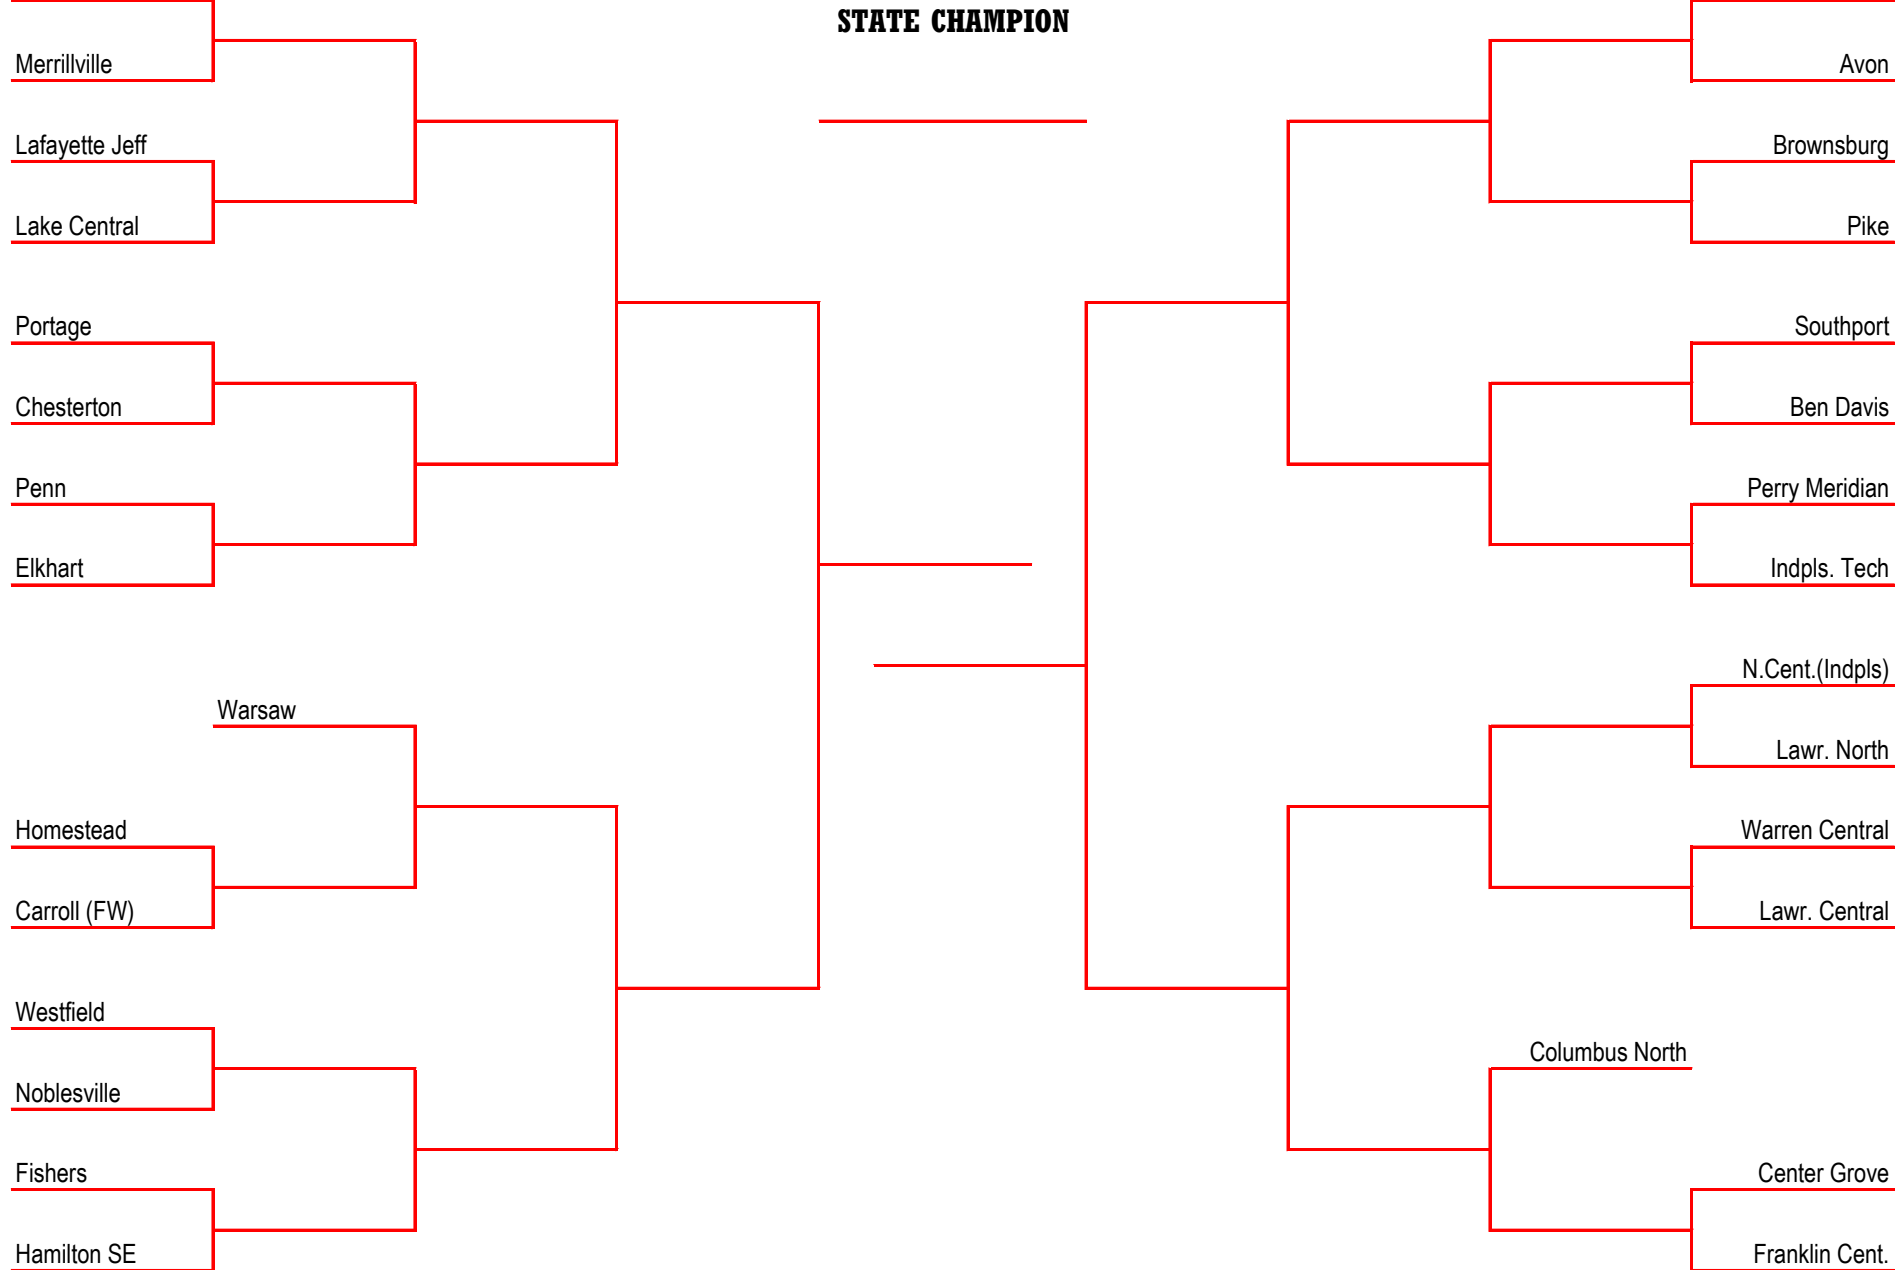

Carroll (FW)

Westfield

Noblesville

Fishers

Hamilton SE

Carmel

Avon

Brownsburg

Pike

Southport

Ben Davis

Perry Meridian

Indpls. Tech

N.Cent.(Indpls)

Lawr. North

Warren Central

Lawr. Central

Columbus North

Center Grove

Franklin Cent.

SECTIONAL

REGIONAL | SEMISTATE

SEMISTATE | REGIONAL

SECTIONAL