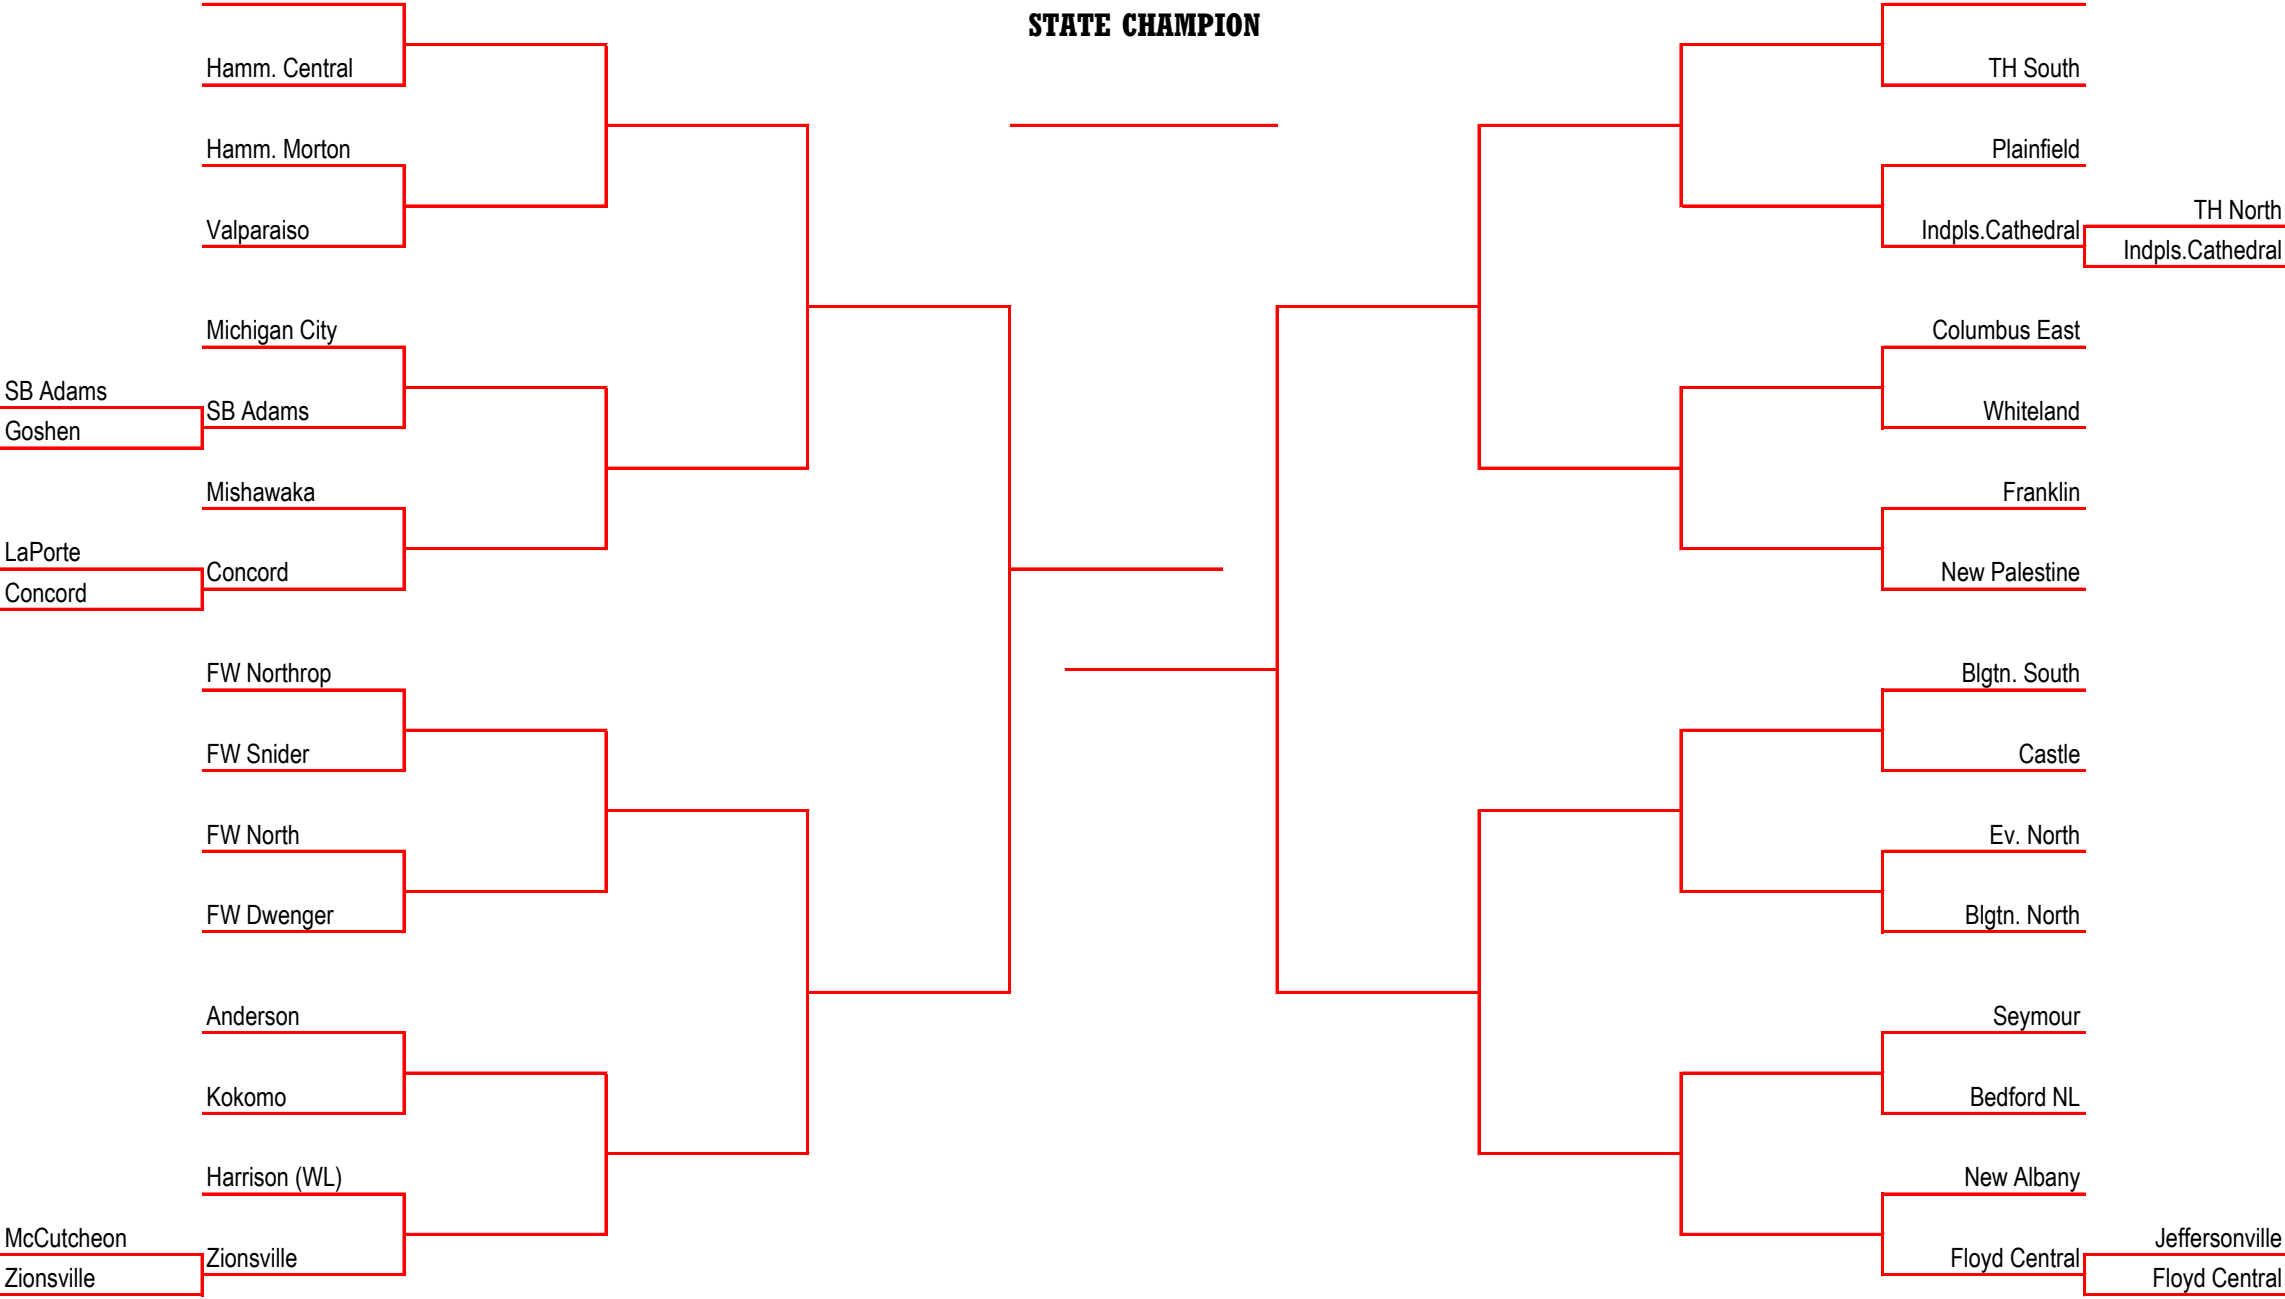

Harrison (WL)

Zionsville

Decatur Central

TH South

Plainfield

Indpls.Cathedral

Columbus East

Whiteland

New Albany

Floyd Central

TH North

Indpls.Cathedral

Jeffersonville

Floyd Central

SB Adams

Goshen

LaPorte

Concord

McCutcheon

Zionsville

SECTIONAL

REGIONAL | SEMISTATE

SEMISTATE | REGIONAL

SECTIONAL