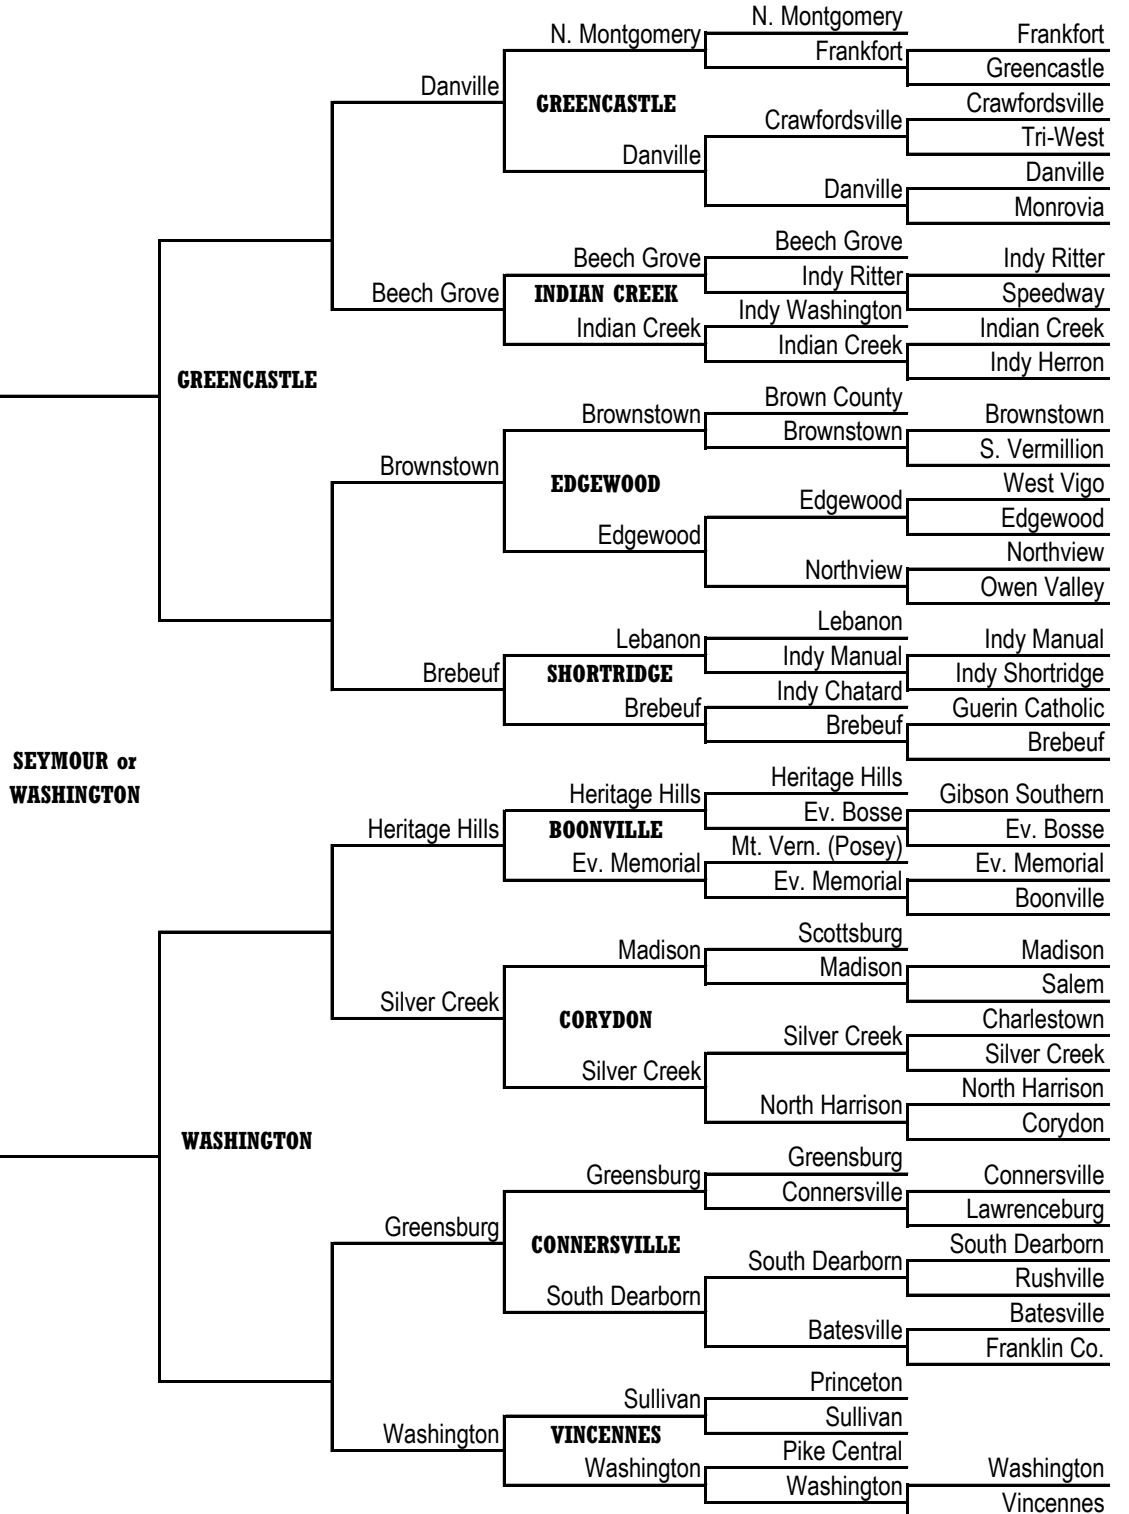

SOUTH BEND

ELKHART or LAFAYETTE

NEW CASTLE

GREENCASTLE

SEYMOUR or WASHINGTON

WASHINGTON

GREENCASTLE

INDIAN CREEK

EDGEWOOD

SHORTRIDGE

BOONVILLE

CORYDON

CONNERSVILLE

VINCENNES

SECTIONAL

REGIONAL

FRANKFORT

MARTINSVILLE

SEYMOUR or WASHINGTON

LOOGOOTEE

BETHESDA

WHITE RIVER

SOUTHWESTERN

LUTHERAN

EDINBURGH

LOOGOOTEE

SPRINGS VALLEY

BORDEN