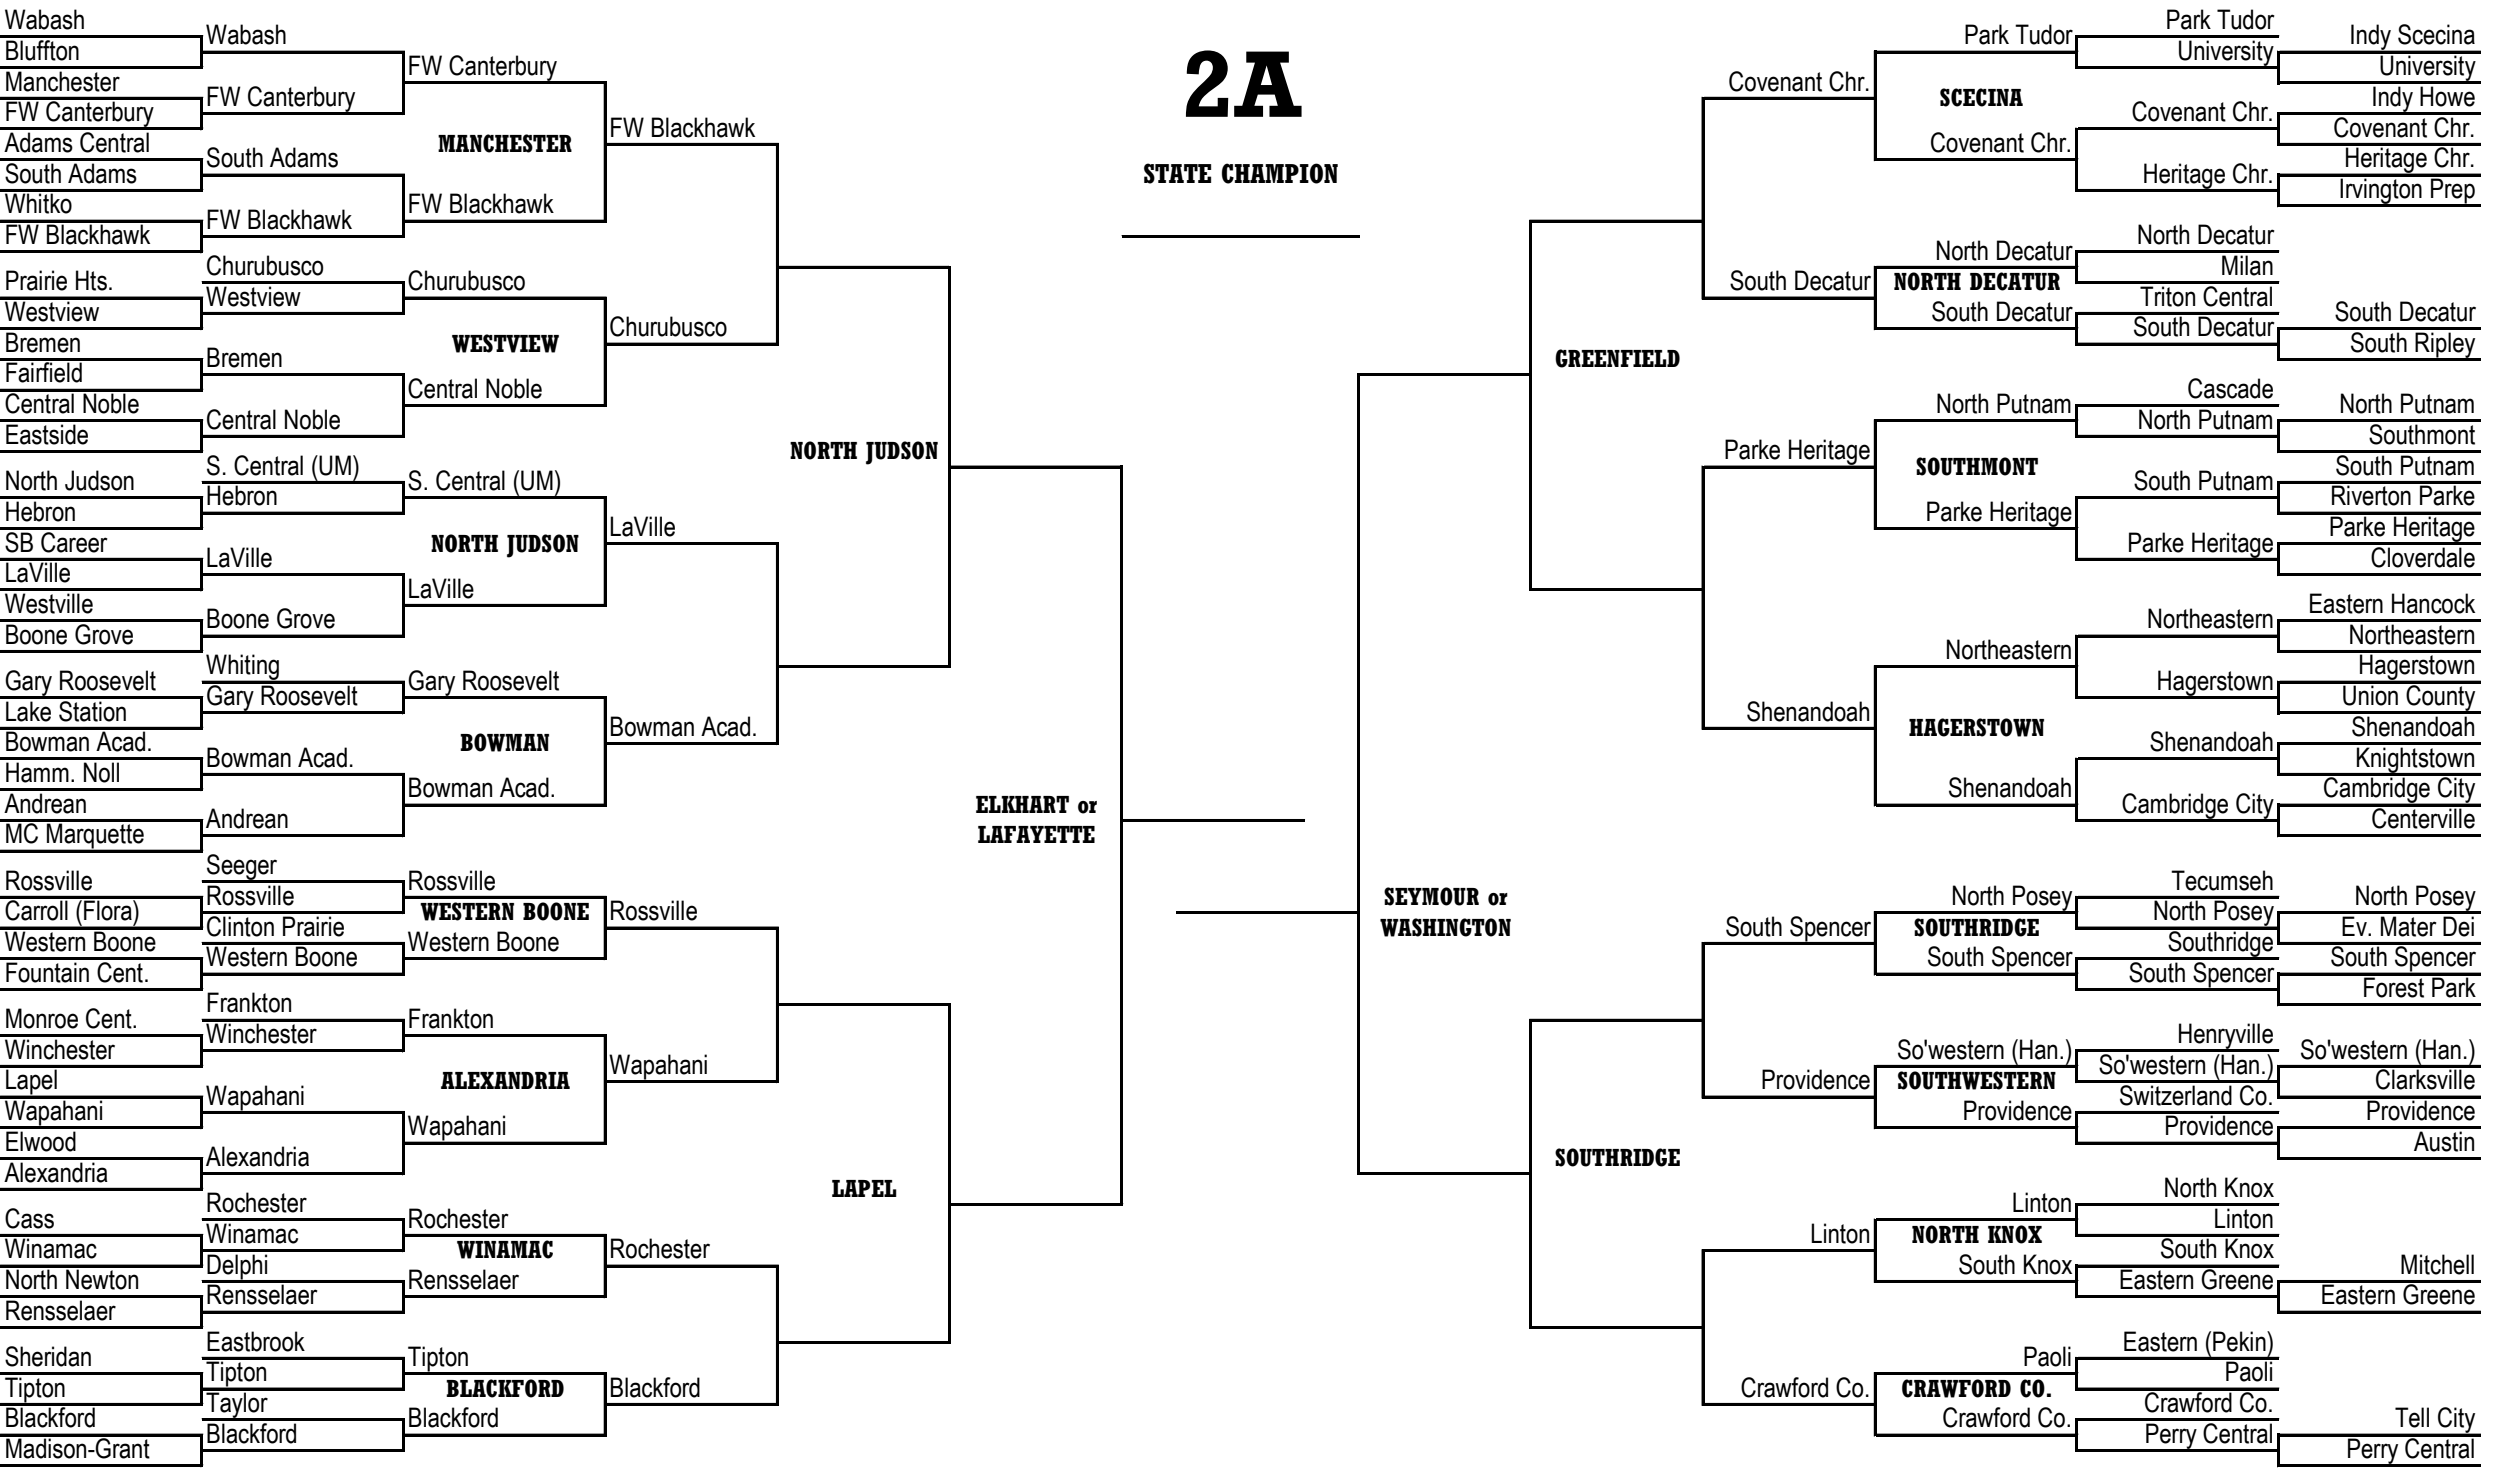

SOUTH BEND

ELKHART or LAFAYETTE

NEW CASTLE

GREENCASTLE

SEYMOUR or WASHINGTON

WASHINGTON

GREENCASTLE

INDIAN CREEK

SEMISTATE

SEMISTATE

REGIONAL

SECTIONAL

2A

STATE CHAMPION

SECTIONAL

REGIONAL

FRANKFORT

MARTINSVILLE

SEYMOUR or WASHINGTON

LOOGOOTEE

BETHESDA

WHITE RIVER

SOUTHWESTERN

LUTHERAN