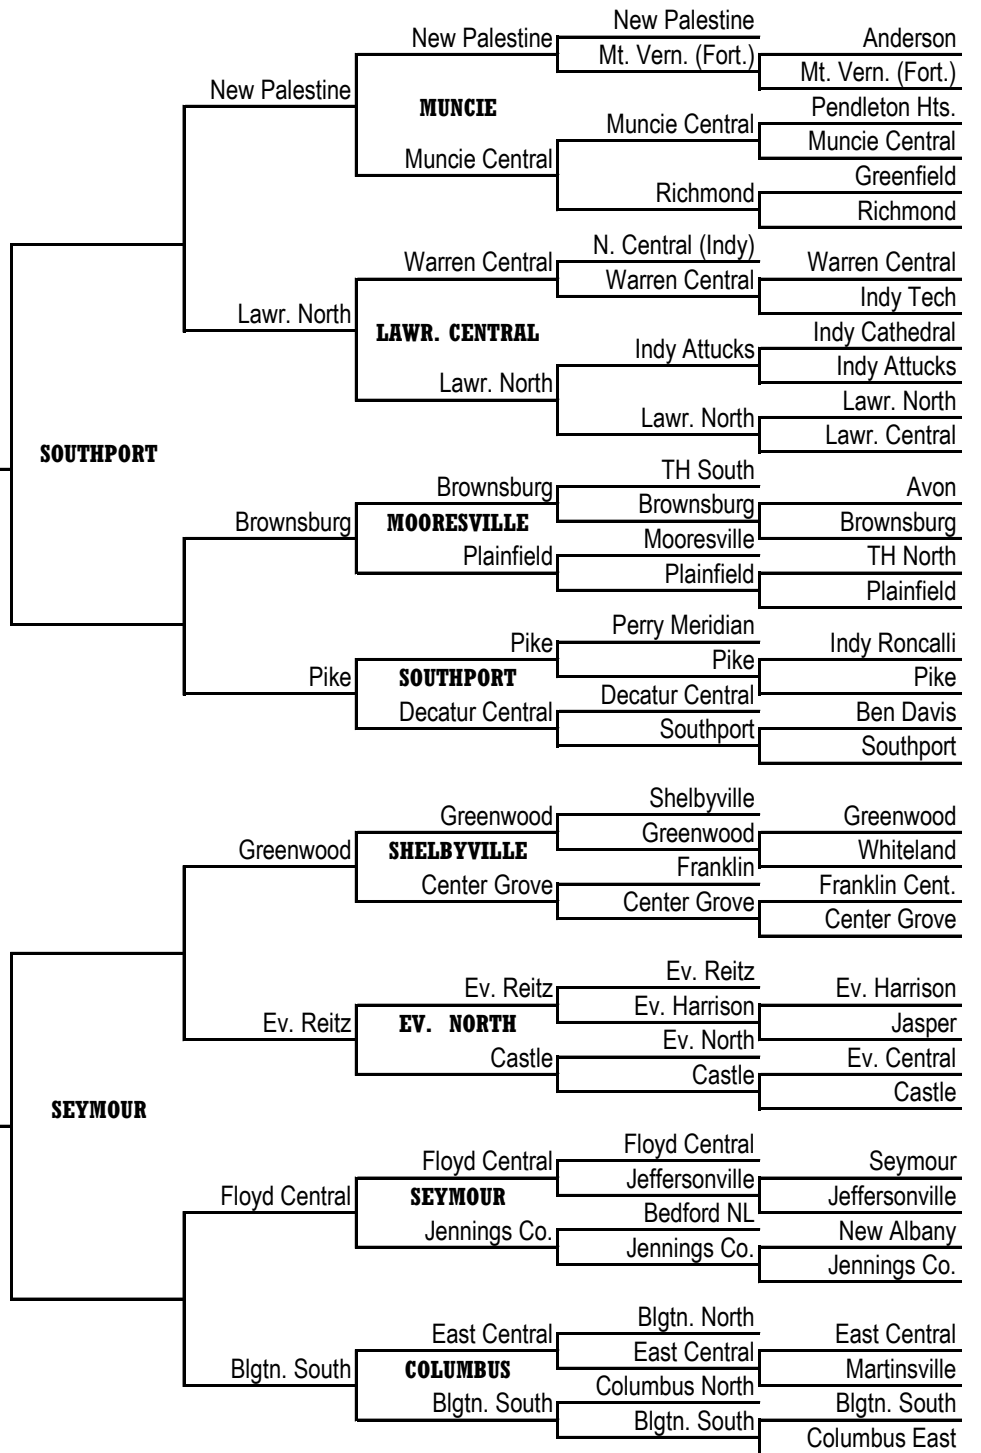

SECTIONAL

REGIONAL

SEMISTATE

SEMISTATE

REGIONAL

SECTIONAL

4A

STATE CHAMPION