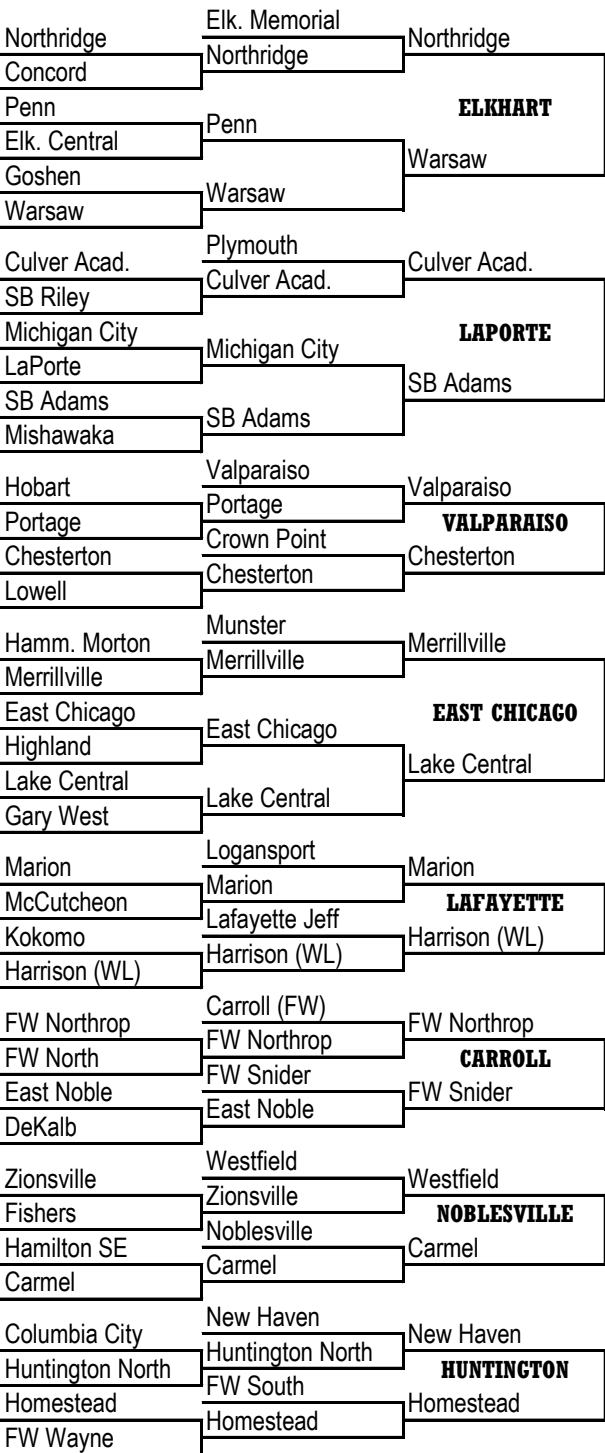

SECTIONAL

REGIONAL

SEMISTATE

SEMISTATE

REGIONAL

SECTIONAL

4A

STATE CHAMPION

SECTIONAL

REGIONAL

SEMISTATE

SEMISTATE

REGIONAL

SECTIONAL

3A

STATE CHAMPION

SOUTH BEND

ELKHART or LAFAYETTE

NEW CASTLE

GREENCASTLE

SEYMOUR or WASHINGTON

WASHINGTON

GREENCASTLE

INDIAN CREEK

FRANKFORT

MARTINSVILLE

SEYMOUR or WASHINGTON

LOOGOOTEE

BETHESDA

WHITE RIVER

SOUTHWESTERN

LUTHERAN